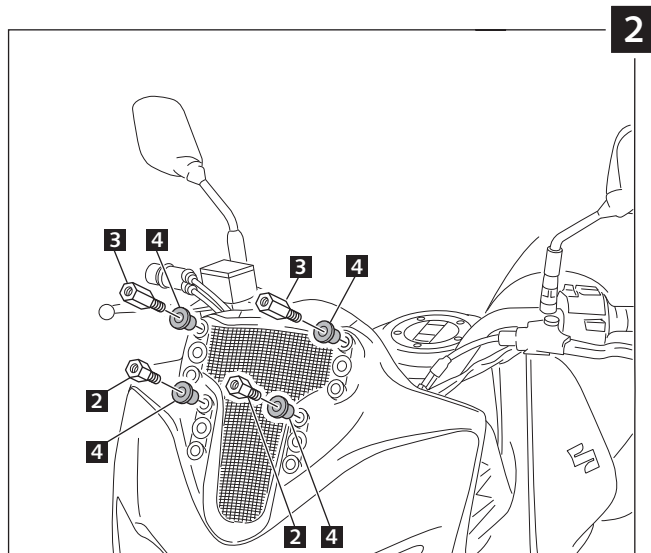

## MOUNTING INSTRUCTIONS

SCREEN ADAPTABLE TO **SUZUKI DL 650A V-STROM 12'-/XT 15'**

Ref.: 5895

ID.	DESCRIPTION	QTY.
1	Screen	1
2	Especial nut M5x13 + hexagonal length 10	2
3	Especial nut M5x17 + hexagonal length 14	2
4	M5 well nut	4
5	Well nut	4
6	Bush with flange	4
7	M5x16 ISO 7380 Allen screw	4
8	M5 ISO7380 screw cap	4
9	Stickers set	1