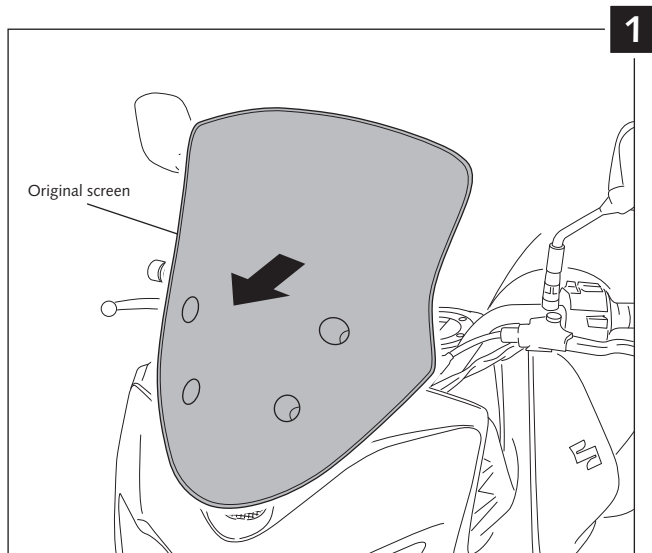

## MOUNTING INSTRUCTIONS

SCREEN ADAPTABLE TO **SUZUKI DL 650A V-STROM 12'-/XT 15'**

Ref.: 5895

ID.	DESCRIPTION	QTY.
1	Screen	1
2	Especial nut M5x13 + hexagonal length 10	2
3	Especial nut M5x17 + hexagonal length 14	2
4	M5 well nut	4
5	Well nut	4
6	Bush with flange	4
7	M5x16 ISO 7380 Allen screw	4
8	M5 ISO7380 screw cap	4
9	Stickers set	1