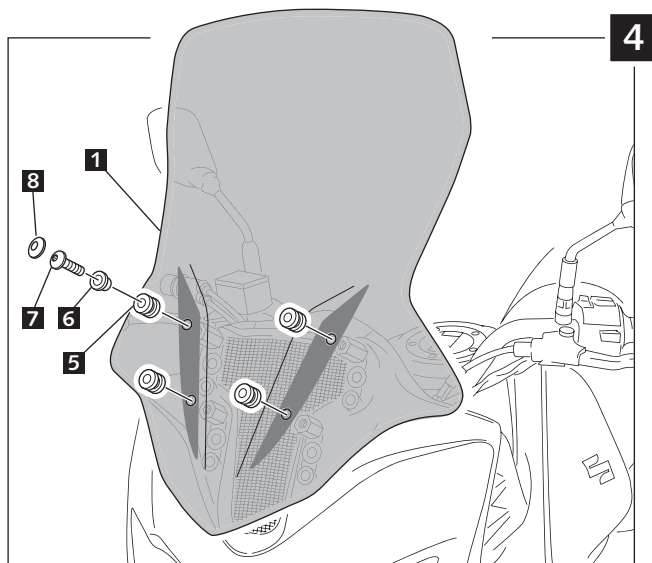

## MOUNTING INSTRUCTIONS

SCREEN ADAPTABLE TO **SUZUKI DL 650A V-STROM 12'-/XT 15'**

Ref.: 5895

ID.	DESCRIPTION	QTY.
1	Screen	1
2	Especial nut M5x13 + hexagonal length 10	2
3	Especial nut M5x17 + hexagonal length 14	2
4	M5 well nut	4
5	Well nut	4
6	Bush with flange	4
7	M5x16 ISO 7380 Allen screw	4
8	M5 ISO7380 screw cap	4
9	Stickers set	1