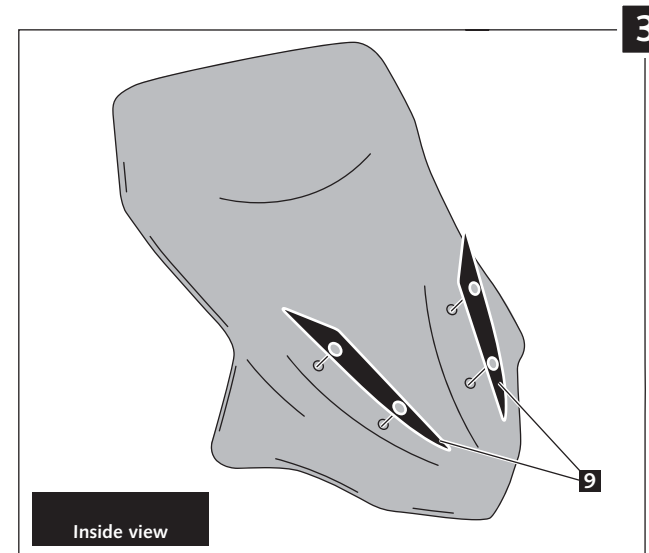

## MOUNTING INSTRUCTIONS

SCREEN ADAPTABLE TO **SUZUKI DL 650A V-STROM 12'-/XT 15'**

Ref.: 5895

ID.	DESCRIPTION	QTY.
1	Screen	1
2	Especial nut M5x13 + hexagonal length 10	2
3	Especial nut M5x17 + hexagonal length 14	2
4	M5 well nut	4
5	Well nut	4
6	Bush with flange	4
7	M5x16 ISO 7380 Allen screw	4
8	M5 ISO7380 screw cap	4
9	Stickers set	1