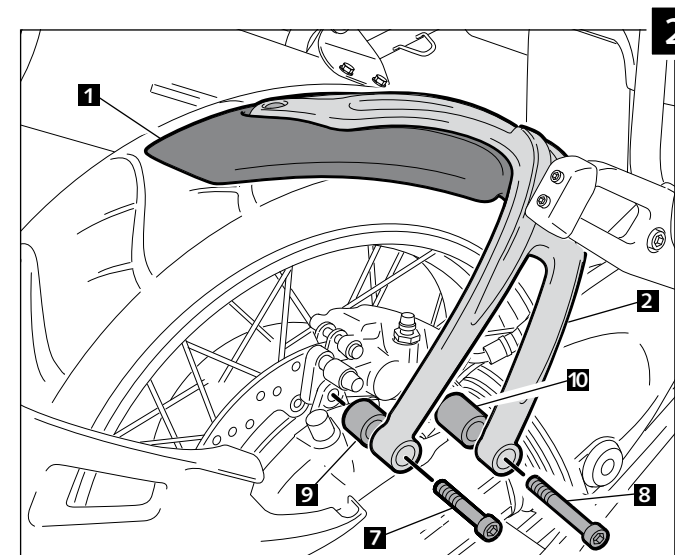

MOUNTING INSTRUCTIONS

REAR MUDGUARD ADAPTABLE TO
BMW R1150 GS - R1150 GS ADVENTURE

Ref.: 5886 J
 (black colour)
 Ref.: 5886 C
 (carbon look)

ID.	DESCRIPTION	QTY.
1	 Mudguard	1
2	 Support	1
3	 Well nut	3
4	 M5x11 ISO 7380 Allen lock screw	3
5	 M5 bush with flange	3
6	 DIN 127 M5 glower washer	3
7	 M10x60 DIN 912 12.9 Allen screw	1
8	 M10x75 DIN 912 12.9 Allen screw	1
9	 Arrowhead aluminum Ø inner 10,5 x Ø outer 22x26	1
10	 Bush with flange Ø inner 10,5 x Ø outer 22x34	1
11	 M5 ISO 7380 Screw cap	3