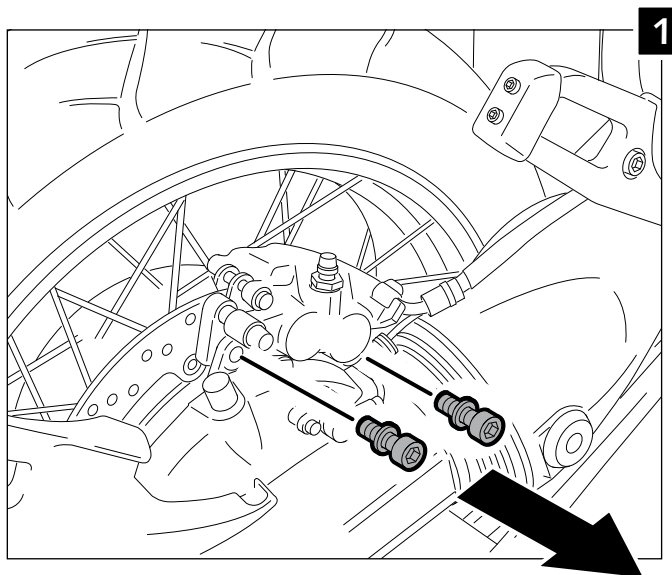

MOUNTING INSTRUCTIONS

REAR MUDGUARD ADAPTABLE TO
BMW R1150 GS - R1150 GS ADVENTURE

Ref.: 5886 J
 (black colour)
 Ref.: 5886 C
 (carbon look)

ID.	DESCRIPTION	QTY.
1	 Mudguard	1
2	 Support	1
3	 Well nut	3
4	 M5x11 ISO 7380 Allen lock screw	3
5	 M5 bush with flange	3
6	 DIN 127 M5 glower washer	3
7	 M10x60 DIN 912 12.9 Allen screw	1
8	 M10x75 DIN 912 12.9 Allen screw	1
9	 Arrowhead aluminum Ø inner 10,5 x Ø outer 22x26	1
10	 Bush with flange Ø inner 10,5 x Ø outer 22x34	1
11	 M5 ISO 7380 Screw cap	3