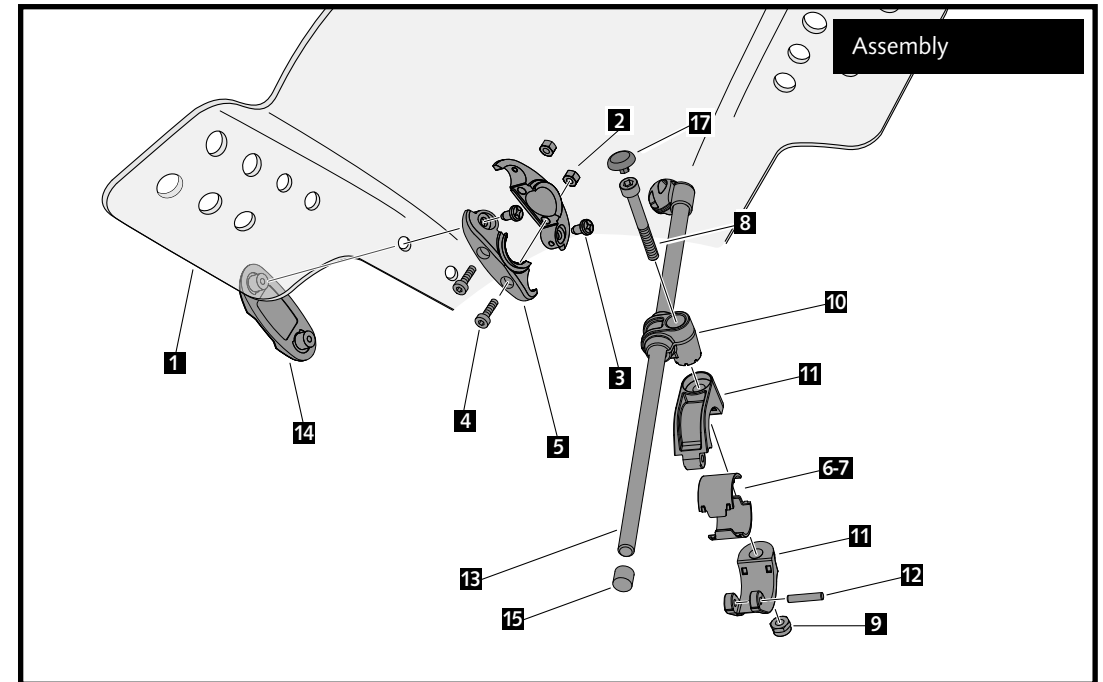

Delivered 2 units of soft sticker 30x30x7, to insert between the screen and the bike panel, if it was necessary.

ID.	DESCRIPTION	REF.	QTY.
1	Windshield	5881A/C/F/G/H/N/R/T/V/WM3	1
2	M5 DIN982 Inox nut	TUERCA-D982-746	4
3	M5x13 phillips screw	TORNIP510---233	4
4	M5x20 DIN912 Inox screw	TORNI-AD912-464	4
5	Semi-clamp ball-joint nut	BRIROTO1-I-PR16	2
5	Semi-clamp ball-joint screw	BRIROTO2-I-PR16	2
6	Medium-spacer Ø22mm	CAS29-22-0-PR16	4
7	Medium-spacer Ø26mm	CAS29-26-0-PR16	4
8	M8x55 DIN912 Inox screw	TORNI-D912--631	2
9	M8 DIN985 locknut	TUEA-D985.8-M8-	2
10	Rod guide	FIXVARLL-0-PR16	2
11	Front clamp handlebar	BRIDAANT-0-PR16	2
11	Rear clamp handlebar	BRIDAPOS-0-PR16	2
12	Rod Dim. 4x20mm Inox	VARIL14X20--576	2
13	Ball bearing set	CJROTEXC-0-P200	2
13	Rod with ball bearing Dim. 9x200mm	VARILF9X200-591	2
14	Support set	CONJU-S3PCC-003	2
15	Rubber outer stop	TOPEE-VPGT--8/4	2
16	M8 DIN912 screw cap	TAPA--CHC11450E	2

WINDSHIELD MODEL

RAFALE UNIVERSAL

Ref.: 5881
 (black colour)
 (smoke colour)
 (dark smoke colour)
 (blue colour)

It would be convenient to re-tight the windshield screws, specially the ones that are fixed to the motorcycle, whenever you maintain the vehicle.
Thanks for your attention.

WINDSHIELD MODEL
RAFALE UNIVERSAL

Ref.: 5881
(black colour)
(smoke colour)
(dark smoke colour)
(blue colour)