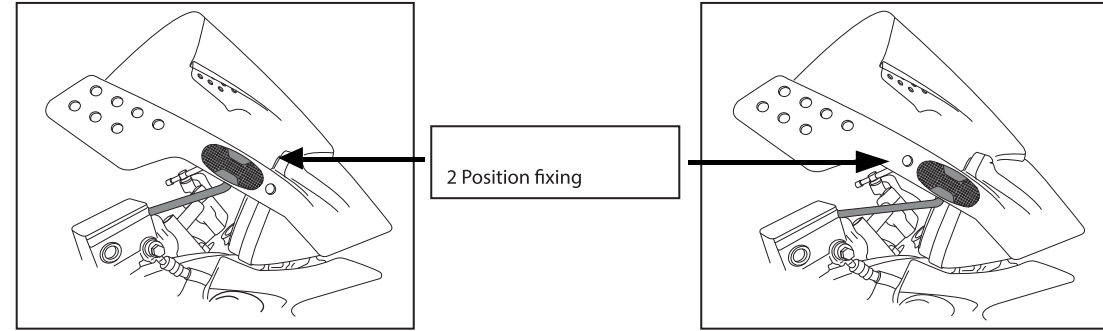

Delivered 2 units of soft sticker 30x30x7, to insert between the screen and the bike panel, if it was necessary.

ID.	DESCRIPTION	REF.	QTY.
1	Windshield	5881A/C/F/G/H/N/R/T/V/WM3	1
2	M5 DIN982 Inox nut	TUERCA-D982-746	4
3	M5x13 phillips screw	TORNIP510---233	4
4	M5x20 DIN912 Inox screw	TORNI-AD912-464	4
5	Semi-clamp ball-joint nut	BRIROTO1-I-PR16	2
5	Semi-clamp ball-joint screw	BRIROTO2-I-PR16	2
6	Medium-spacer Ø22mm	CAS29-22-0-PR16	4
7	Medium-spacer Ø26mm	CAS29-26-0-PR16	4
8	M8x55 DIN912 Inox screw	TORNI-D912--631	2
9	M8 DIN985 locknut	TUEA-D985.8-M8-	2
10	Rod guide	FIXVARLL-0-PR16	2
11	Front clamp handlebar	BRIDAANT-0-PR16	2
11	Rear clamp handlebar	BRIDAPOS-0-PR16	2
12	Rod Dim. 4x20mm Inox	VARIL14X20--576	2
13	Ball bearing set	CJROTEXC-0-P200	2
13	Rod with ball bearing Dim. 9x200mm	VARILF9X200-591	2
14	Support set	CONJU-S3PCC-003	2
15	Rubber outer stop	TOPEE-VPGT--8/4	2
16	M8 DIN912 screw cap	TAPA--CHC11450E	2

WINDSHIELD MODEL

RAFALE UNIVERSAL

Ref.: 5881
 (black colour)
 (smoke colour)
 (dark smoke colour)
 (blue colour)

It would be convenient to re-tight the windshield screws, specially the ones that are fixed to the motorcycle, whenever you maintain the vehicle.
Thanks for your attention.