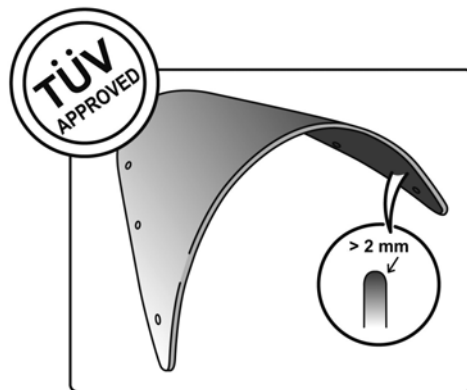

TECHNICAL FEATURES

2 points of attachment

ROUNDED CONTOUR-PROFILE

Check the ABE HOMOLOGATION document if the product is homologated for your motorcycle

TÜV APPROVED