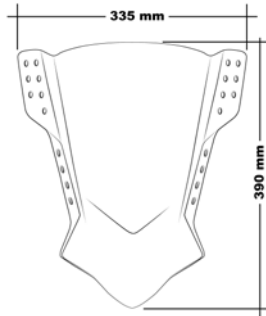

TECHNICAL FEATURES

2 points of attachment

ROUNDED CONTOUR-PROFILE

Check the ABE HOMOLOGATION document if the product is homologated for your motorcycle

TÜV APPROVED