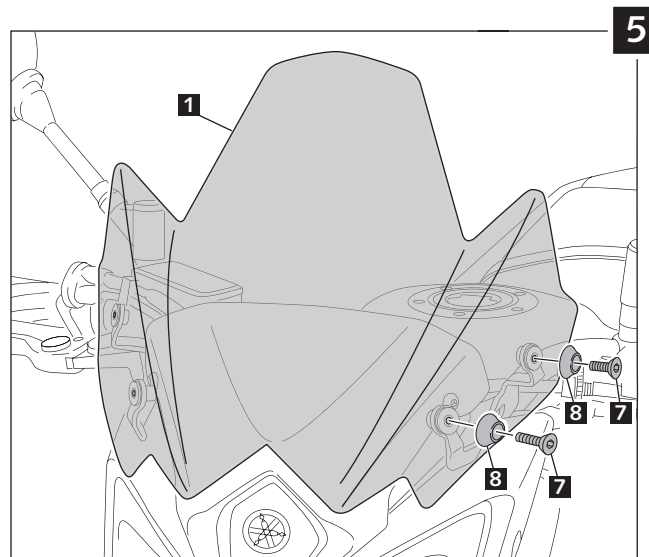

MOUNTING INSTRUCTIONS

WINDSHIELD ADAPTABLE TO
YAMAHA FZ8 10'

Ref.: 5872

ID.	DESCRIPTION	QTY.
1	Screen	1
2	Support	1
4	M6x25 ISO 7380 Allen screw	2
5	Arrowhead Ø outer 14 x Ø inner 8,5 x 6	2
6	M6 well nut (supplied already mounted on the piece n°2)	4
7	M6x20 ISO 7991 allen screw	4
8	Ø20 plastic washer	4