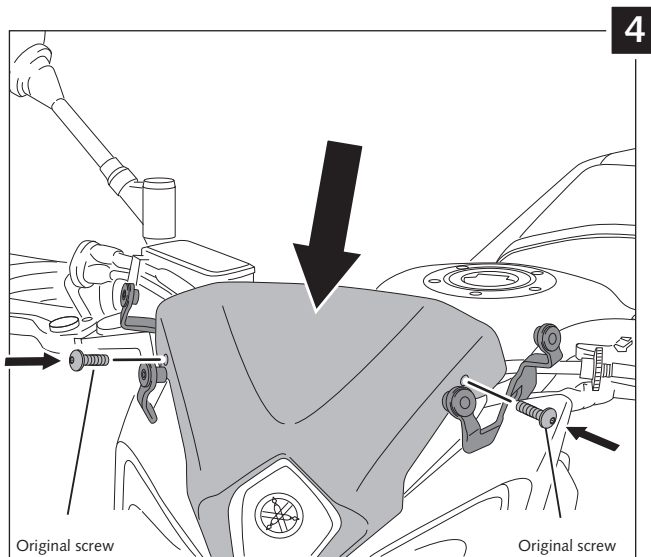

MOUNTING INSTRUCTIONS

WINDSHIELD ADAPTABLE TO
YAMAHA FZ8 10'

Ref.: 5872

ID.	DESCRIPTION	QTY.
1	Screen	1
2	Support	1
4	M6x25 ISO 7380 Allen screw	2
5	Arrowhead Ø outer 14 x Ø inner 8,5 x 6	2
6	M6 well nut (supplied already mounted on the piece n°2)	4
7	M6x20 ISO 7991 allen screw	4
8	Ø20 plastic washer	4