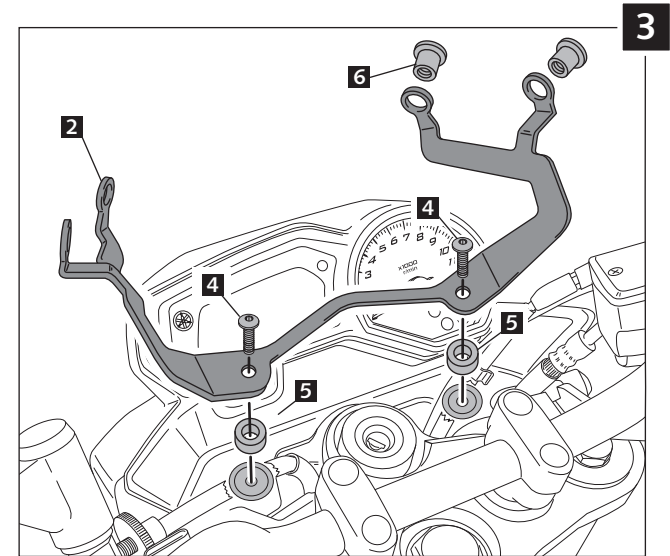

MOUNTING INSTRUCTIONS

WINDSHIELD ADAPTABLE TO
YAMAHA FZ8 10'

Ref.: 5872

ID.	DESCRIPTION	QTY.
1	Screen	1
2	Support	1
4	M6x25 ISO 7380 Allen screw	2
5	Arrowhead Ø outer 14 x Ø inner 8,5 x 6	2
6	M6 well nut (supplied already mounted on the piece n°2)	4
7	M6x20 ISO 7991 allen screw	4
8	Ø20 plastic washer	4