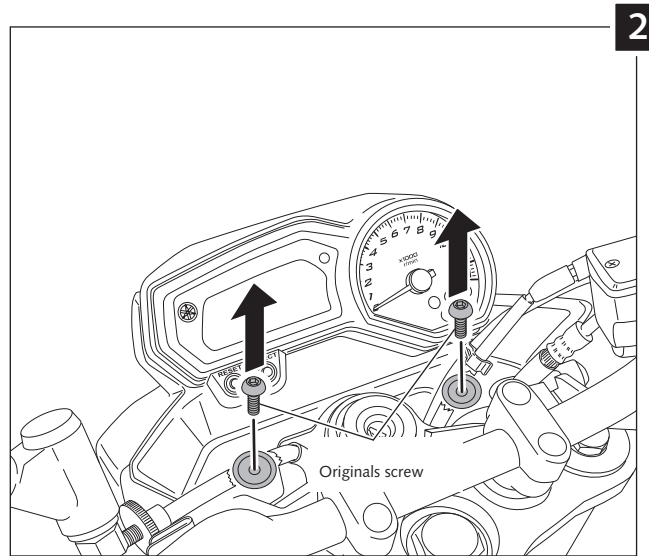

MOUNTING INSTRUCTIONS

WINDSHIELD ADAPTABLE TO
YAMAHA FZ8 10'

Ref.: 5872

ID.	DESCRIPTION	QTY.
1	Screen	1
2	Support	1
4	M6x25 ISO 7380 Allen screw	2
5	Arrowhead Ø outer 14 x Ø inner 8,5 x 6	2
6	M6 well nut (supplied already mounted on the piece n°2)	4
7	M6x20 ISO 7991 allen screw	4
8	Ø20 plastic washer	4