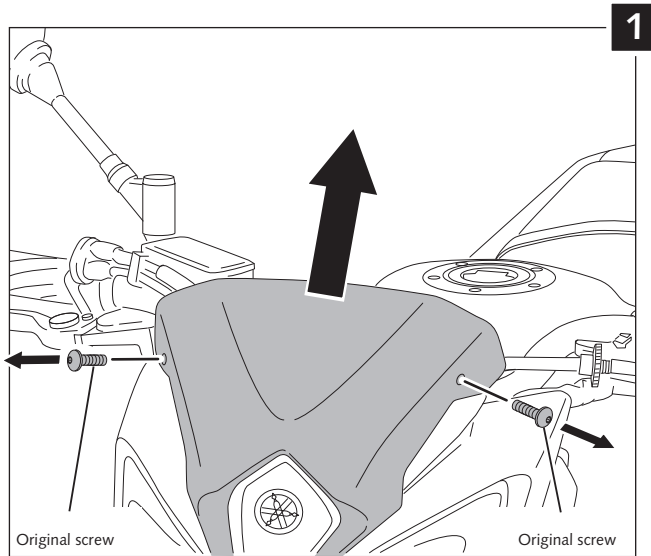

MOUNTING INSTRUCTIONS

WINDSHIELD ADAPTABLE TO
YAMAHA FZ8 10'

Ref.: 5872

ID.	DESCRIPTION	QTY.
1	Screen	1
2	Support	1
4	M6x25 ISO 7380 Allen screw	2
5	Arrowhead Ø outer 14 x Ø inner 8,5 x 6	2
6	M6 well nut (supplied already mounted on the piece n°2)	4
7	M6x20 ISO 7991 allen screw	4
8	Ø20 plastic washer	4