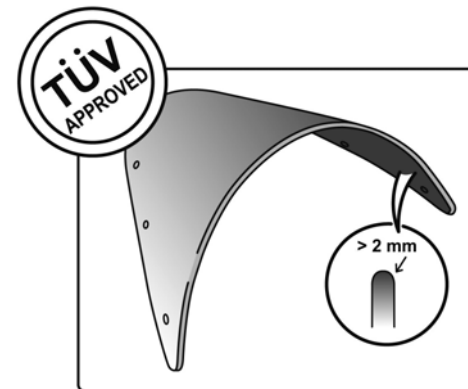

TECHNICAL FEATURES

ROUNDED CONTOUR-PROFILE

Check the ABE HOMOLOGATION document if the product is homologated for your motorcycle

TÜV APPROVED