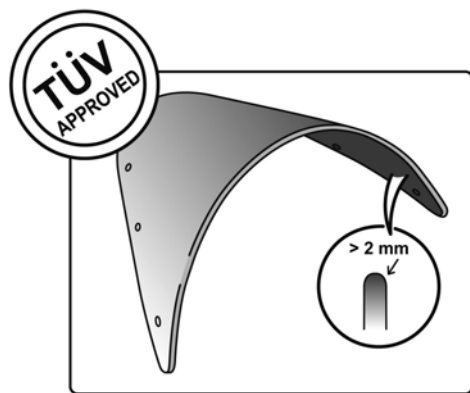

TECHNICAL FEATURES

Check the ABE HOMOLOGATION document if the product is homologated for your motorcycle

ROUNDED CONTOUR-PROFILE

TÜV APPROVED