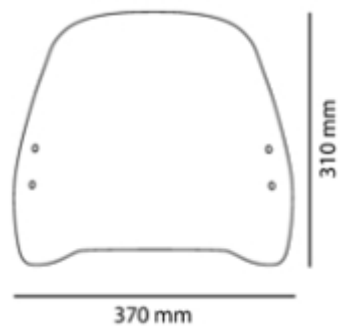

TECHNICAL FEATURES

Check the ABE HOMOLOGATION document if the product is homologated for your motorcycle

ROUNDED CONTOUR-PROFILE

TÜV APPROVED