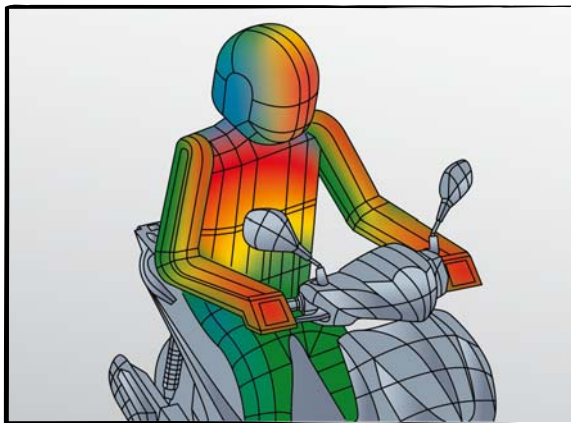

CARENABRIS / WINDSHIELD T.S.

TEST CONDITIONS

SPEED	80 km/h	48 mph
RIDER HEIGHT	1.8 m	5.9 ft
RIDER POSITION	Standard	

LATERAL WIND	No	
TEMPERATURE	20°C	68°F

MAX. PRESSURE

OEM

FINAL RESULTS

HELMET AVERAGE PRESSURE	10,2 kg/cm²
BODY AVERAGE PRESSURE	12,7 kg/cm²