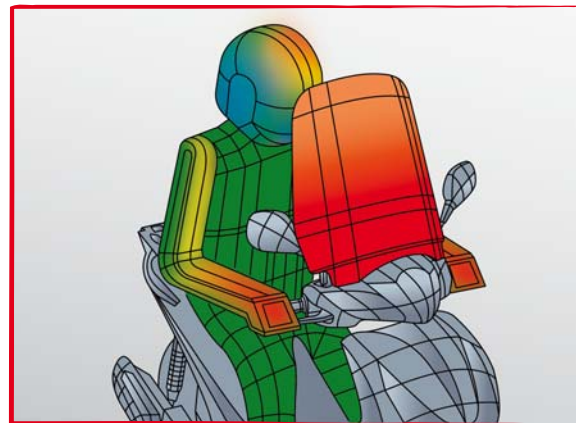

PUIG WINDSCREEN

FINAL RESULTS

HELMET AVERAGE PRESSURE	3,4 kg/cm²
BODY AVERAGE PRESSURE	5,1 kg/cm²

MIN. PRESSURE

+63,2%

IMPROVED AERODYNAMIC WIND PROTECTION WITH PUIG WINDSCREEN

Without losing Cx Sin perdre Cx