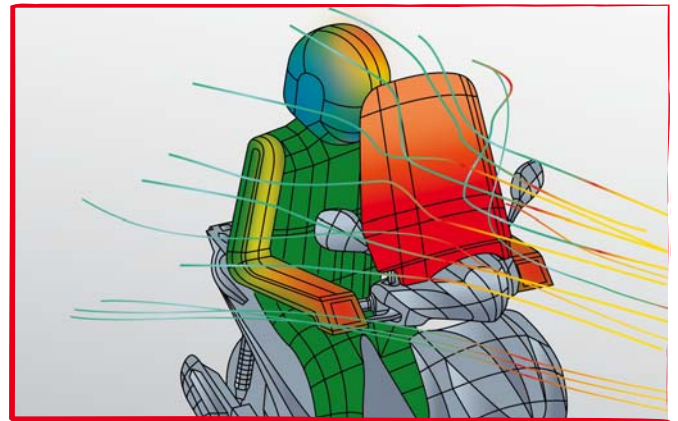

PUIG WINDSCREEN

FINAL RESULTS

HELMET AVERAGE PRESSURE	3,4 kg/cm²
BODY AVERAGE PRESSURE	5,1 kg/cm²

MIN. PRESSURE

+63,2%

IMPROVED AERODYNAMIC WIND PROTECTION WITH PUIG WINDSCREEN

Without losing Cx Sin perdre Cx