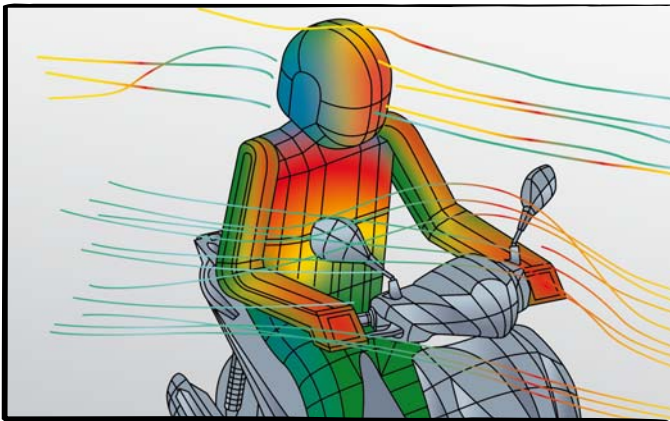

CARENABRIS / WINDSHIELD T.S.

TEST CONDITIONS

SPEED	80 km/h	48 mph
RIDER HEIGHT	1.8 m	5.9 ft
RIDER POSITION	Standard	

LATERAL WIND	No	
TEMPERATURE	20°C	68°F

MAX. PRESSURE

OEM

FINAL RESULTS

HELMET AVERAGE PRESSURE	10,2 kg/cm²
BODY AVERAGE PRESSURE	12,7 kg/cm²