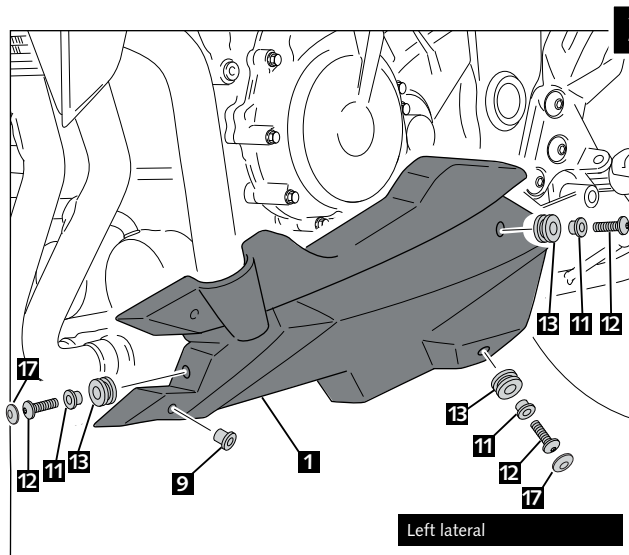

## MOUNTING INSTRUCTIONS

### ENGINE SPOILER FOR SUZUKI GSR 750

Ref.: 5682J  
black colour

Ref.: 5682C  
carbon look

ID.		DESCRIPTION	QTY.
1		Right engine spoiler	1
2		Left engine spoiler	1
3		Central engine spoiler	1
4		Front right metal support (MODELS 2011-2012-2013)	1
5		Rear right metal support	1
6		Front left metal support	1
7		Lower rear left metal support	1
8		Upper rear left metal support	1
9		M6 well nut (supplied already mounted on the piece n°1-2-3)	4
10		M6x15 ISO 7380 Allen screw	4
11		Bush with flange	6
12		M6x20 ISO 7380 Allen screw	6
13		Well nut	6
14		Nylon washer	4
15		Stickers set	1
16		Front right metal support (MODEL 2014)	1
17		M6 ISO 7380 screw cap	8