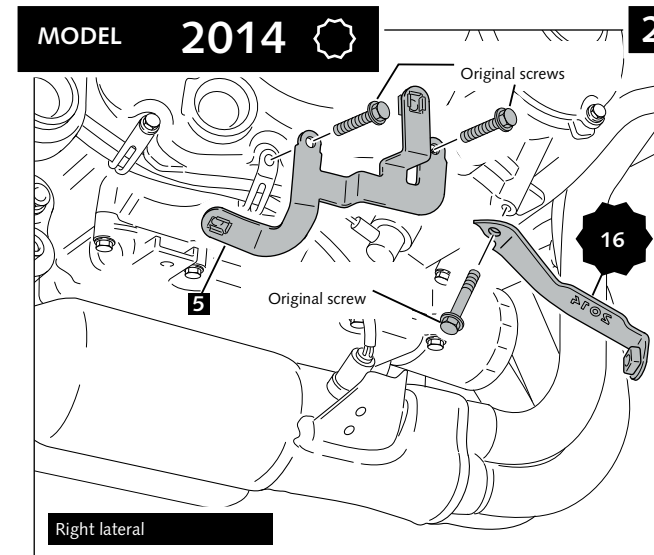

## MOUNTING INSTRUCTIONS

### ENGINE SPOILER FOR SUZUKI GSR 750

Ref.: 5682J  
black colour

Ref.: 5682C  
carbon look

ID.		DESCRIPTION	QTY.
1		Right engine spoiler	1
2		Left engine spoiler	1
3		Central engine spoiler	1
4		Front right metal support (MODELS 2011-2012-2013)	1
5		Rear right metal support	1
6		Front left metal support	1
7		Lower rear left metal support	1
8		Upper rear left metal support	1
9		M6 well nut (supplied already mounted on the piece n°1-2-3)	4
10		M6x15 ISO 7380 Allen screw	4
11		Bush with flange	6
12		M6x20 ISO 7380 Allen screw	6
13		Well nut	6
14		Nylon washer	4
15		Stickers set	1
16		Front right metal support (MODEL 2014)	1
17		M6 ISO 7380 screw cap	8