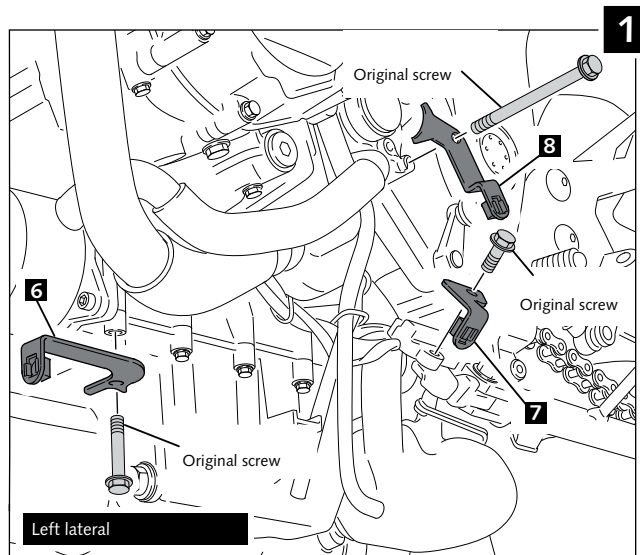

## MOUNTING INSTRUCTIONS

### ENGINE SPOILER FOR SUZUKI GSR 750

Ref.: 5682J  
black colour

Ref.: 5682C  
carbon look

ID.		DESCRIPTION	QTY.
1		Right engine spoiler	1
2		Left engine spoiler	1
3		Central engine spoiler	1
4		Front right metal support (MODELS 2011-2012-2013)	1
5		Rear right metal support	1
6		Front left metal support	1
7		Lower rear left metal support	1
8		Upper rear left metal support	1
9		M6 well nut (supplied already mounted on the piece n°1-2-3)	4
10		M6x15 ISO 7380 Allen screw	4
11		Bush with flange	6
12		M6x20 ISO 7380 Allen screw	6
13		Well nut	6
14		Nylon washer	4
15		Stickers set	1
16		Front right metal support (MODEL 2014)	1
17		M6 ISO 7380 screw cap	8