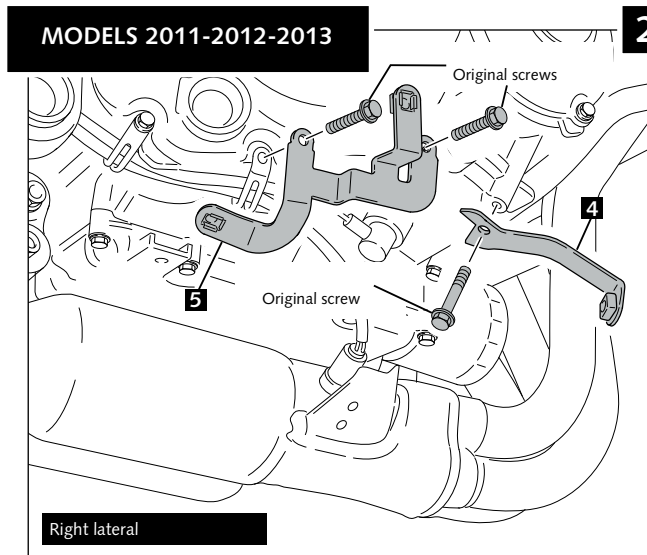

## MOUNTING INSTRUCTIONS

### ENGINE SPOILER FOR SUZUKI GSR 750

Ref.: 5682J  
black colour

Ref.: 5682C  
carbon look

ID.		DESCRIPTION	QTY.
1		Right engine spoiler	1
2		Left engine spoiler	1
3		Central engine spoiler	1
4		Front right metal support (MODELS 2011-2012-2013)	1
5		Rear right metal support	1
6		Front left metal support	1
7		Lower rear left metal support	1
8		Upper rear left metal support	1
9		M6 well nut (supplied already mounted on the piece n°1-2-3)	4
10		M6x15 ISO 7380 Allen screw	4
11		Bush with flange	6
12		M6x20 ISO 7380 Allen screw	6
13		Well nut	6
14		Nylon washer	4
15		Stickers set	1
16		Front right metal support (MODEL 2014)	1
17		M6 ISO 7380 screw cap	8