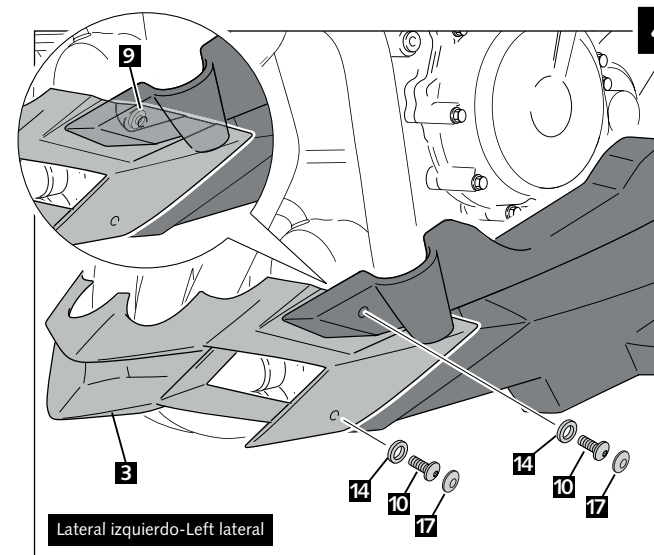

## MOUNTING INSTRUCTIONS

### ENGINE SPOILER FOR SUZUKI GSR 750

Ref.: 5682J  
black colour

Ref.: 5682C  
carbon look

ID.		DESCRIPTION	QTY.
1		Right engine spoiler	1
2		Left engine spoiler	1
3		Central engine spoiler	1
4		Front right metal support (MODELS 2011-2012-2013)	1
5		Rear right metal support	1
6		Front left metal support	1
7		Lower rear left metal support	1
8		Upper rear left metal support	1
9		M6 well nut (supplied already mounted on the piece n°1-2-3)	4
10		M6x15 ISO 7380 Allen screw	4
11		Bush with flange	6
12		M6x20 ISO 7380 Allen screw	6
13		Well nut	6
14		Nylon washer	4
15		Stickers set	1
16		Front right metal support (MODEL 2014)	1
17		M6 ISO 7380 screw cap	8