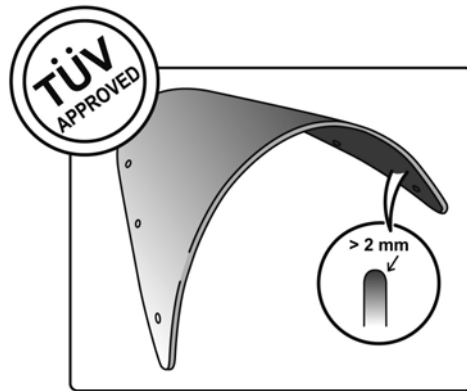

TECHNICAL FEATURES

Check the ABE HOMOLOGATION document if the product is homologated for your motorcycle

ROUNDED CONTOUR-PROFILE

TÜV APPROVED