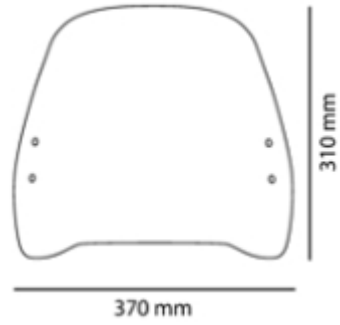

TECHNICAL FEATURES

Check the ABE HOMOLOGATION document if the product is homologated for your motorcycle

ROUNDED CONTOUR-PROFILE

TÜV APPROVED