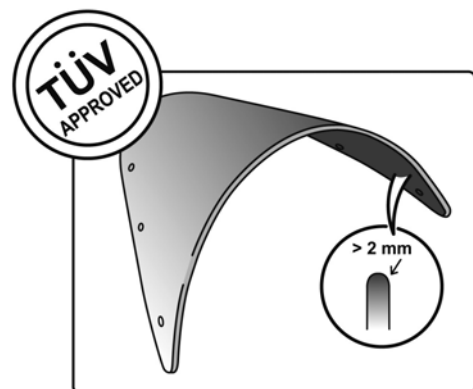

TECHNICAL FEATURES

Check the ABE HOMOLOGATION document if the product is homologated for your motorcycle

ROUNDED CONTOUR-PROFILE

TÜV APPROVED