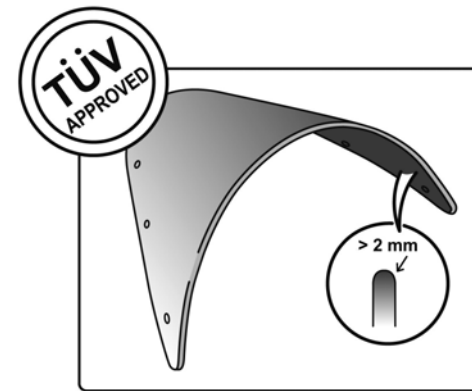

## TECHNICAL FEATURES

ROUNDED CONTOUR-PROFILE

Check the ABE HOMOLOGATION document if the product is homologated for your motorcycle

TÜV APPROVED