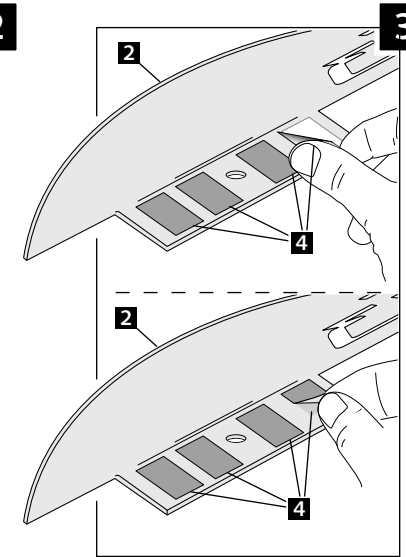

MOUNTING INSTRUCTIONS

SCREEN ADAPTABLE TO
MV AGUSTA F3 675-800

Ref.: 5651

ID.	DESCRIPTION	QTY.
1	Screen	1
2	Plate	1
3	Plastic Ribet Ø 3mm	1
4	Adhesive strips 2 units 18mm x 7mm	2