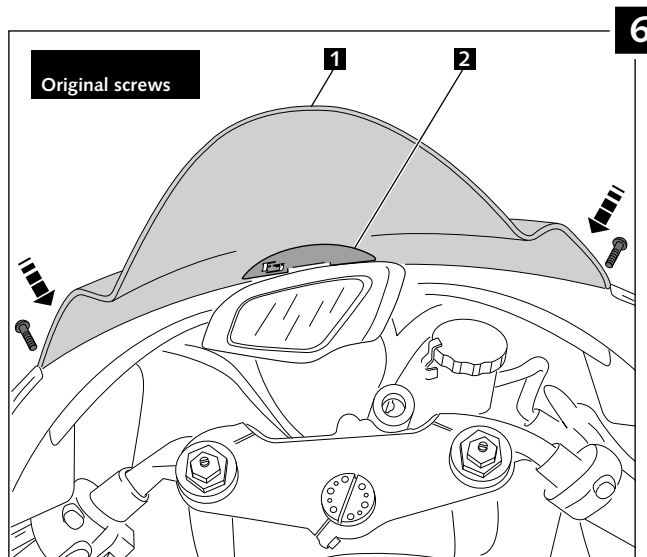

MOUNTING INSTRUCTIONS

SCREEN ADAPTABLE TO
MV AGUSTA F3 675-800

Ref.: 5651

ID.	DESCRIPTION	QTY.
1	Screen	1
2	Plate	1
3	Plastic Ribet Ø 3mm	1
4	Adhesive strips 2 units 18mm x 7mm	2