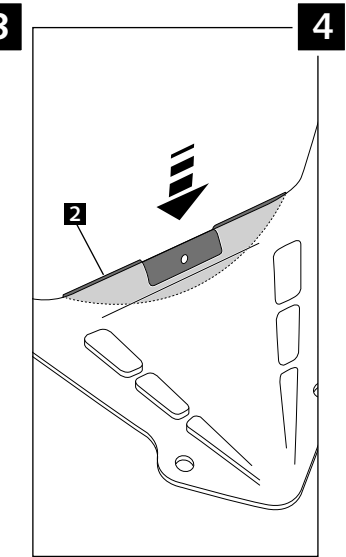

MOUNTING INSTRUCTIONS

SCREEN ADAPTABLE TO
MV AGUSTA F3 675-800

Ref.: 5651

ID.	DESCRIPTION	QTY.
1	Screen	1
2	Plate	1
3	Plastic Ribet Ø 3mm	1
4	Adhesive strips 2 units 18mm x 7mm	2