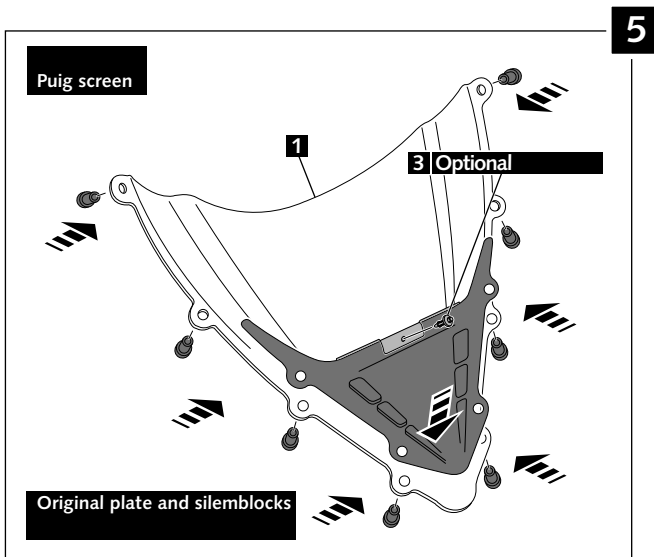

MOUNTING INSTRUCTIONS

SCREEN ADAPTABLE TO
MV AGUSTA F3 675-800

Ref.: 5651

ID.	DESCRIPTION	QTY.
1	Screen	1
2	Plate	1
3	Plastic Ribet Ø 3mm	1
4	Adhesive strips 2 units 18mm x 7mm	2