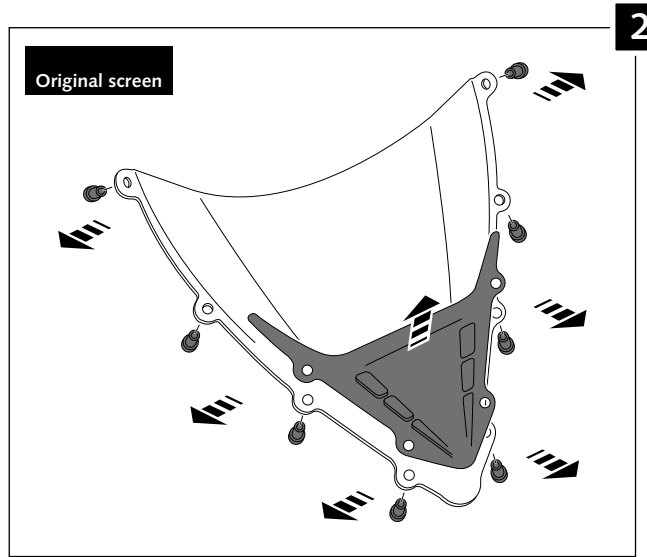

MOUNTING INSTRUCTIONS

SCREEN ADAPTABLE TO
MV AGUSTA F3 675-800

Ref.: 5651

ID.	DESCRIPTION	QTY.
1	Screen	1
2	Plate	1
3	Plastic Ribet Ø 3mm	1
4	Adhesive strips 2 units 18mm x 7mm	2