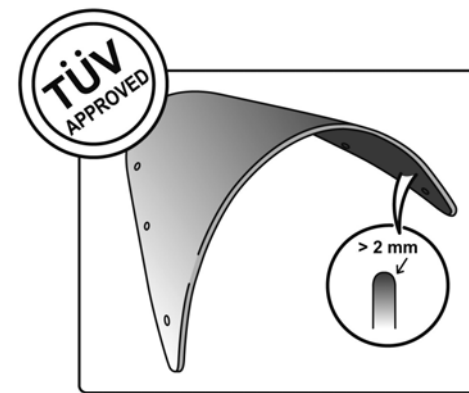

## TECHNICAL FEATURES

ROUNDED CONTOUR-PROFILE

Check the ABE HOMOLOGATION document if the product is homologated for your motorcycle

TÜV APPROVED