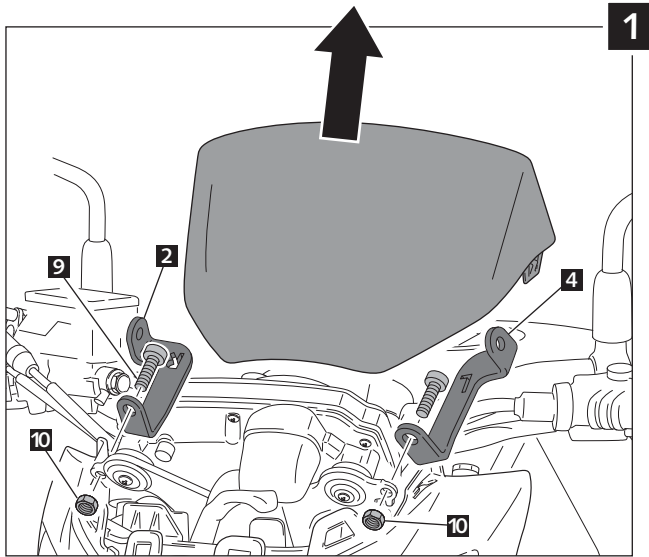

MOUNTING INSTRUCTIONS

WINDSHIELD ADAPTABLE TO
 SUZUKI GSR 750/ABS 11'-

Ref.: 5646

ID.		DESCRIPTION	QTY.
1		Screen	1
2		Right metal support A	1
3		Right metal support B	1
4		Left metal support A	1
5		Left metal support B	1
6		M6 well nut (supplied already mounted on the piece n°3-5)	4
7		M6x20 ISO 7991 allen screw	4
8		Ø20 plastic washer	4
9		M6x15 DIN 912 Allen screw	4
10		Special M6 nut	4
11		Ø12,7x3,5 silicone delimiter	1
12		Screw tap	4