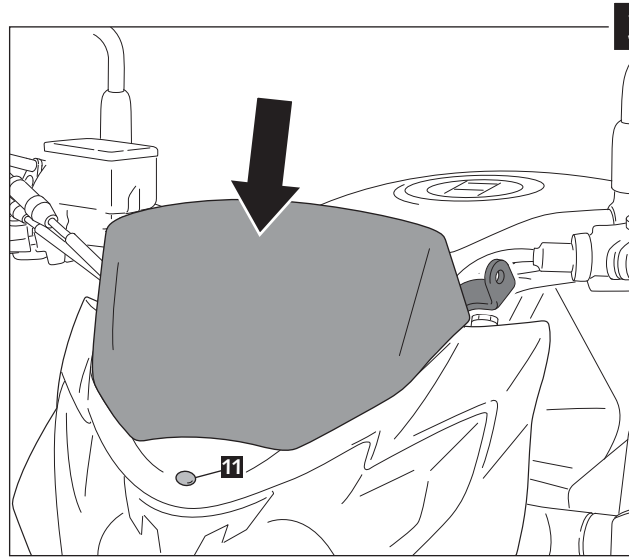

MOUNTING INSTRUCTIONS

WINDSHIELD ADAPTABLE TO
 SUZUKI GSR 750/ABS 11'-

Ref.: 5646

ID.		DESCRIPTION	QTY.
1		Screen	1
2		Right metal support A	1
3		Right metal support B	1
4		Left metal support A	1
5		Left metal support B	1
6		M6 well nut (supplied already mounted on the piece n°3-5)	4
7		M6x20 ISO 7991 allen screw	4
8		Ø20 plastic washer	4
9		M6x15 DIN 912 Allen screw	4
10		Special M6 nut	4
11		Ø12,7x3,5 silicone delimiter	1
12		Screw tap	4