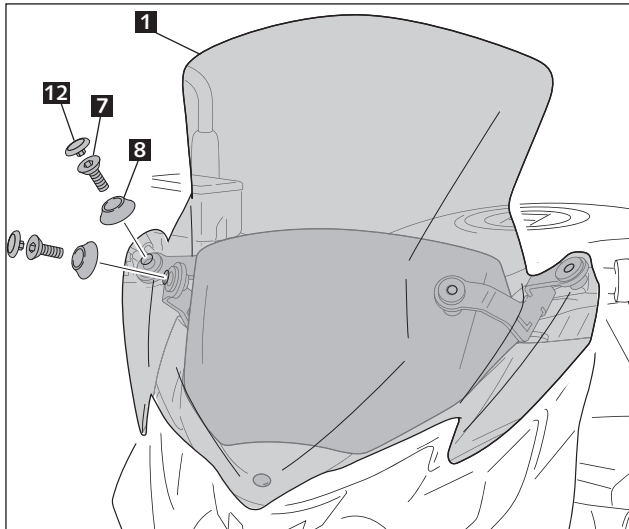

MOUNTING INSTRUCTIONS

WINDSHIELD ADAPTABLE TO
 SUZUKI GSR 750/ABS 11'-

Ref.: 5646

ID.		DESCRIPTION	QTY.
1		Screen	1
2		Right metal support A	1
3		Right metal support B	1
4		Left metal support A	1
5		Left metal support B	1
6		M6 well nut (supplied already mounted on the piece n°3-5)	4
7		M6x20 ISO 7991 allen screw	4
8		Ø20 plastic washer	4
9		M6x15 DIN 912 Allen screw	4
10		Special M6 nut	4
11		Ø12,7x3,5 silicone delimiter	1
12		Screw tap	4