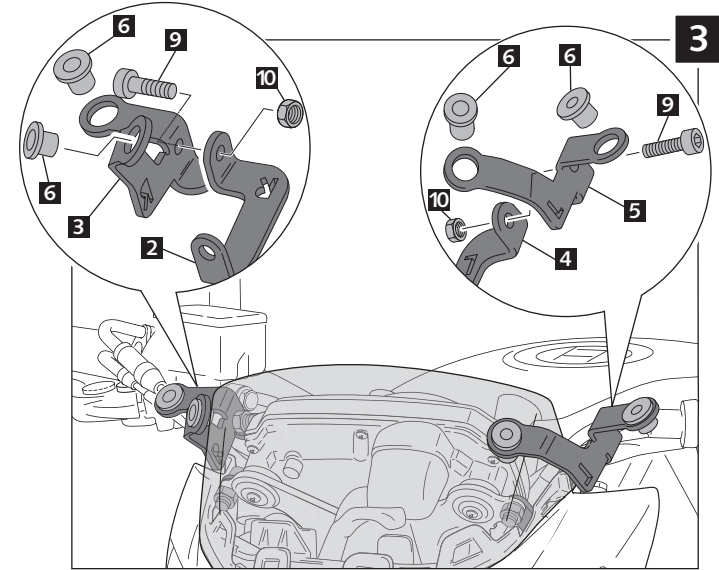

MOUNTING INSTRUCTIONS

WINDSHIELD ADAPTABLE TO
 SUZUKI GSR 750/ABS 11'-

Ref.: 5646

ID.		DESCRIPTION	QTY.
1		Screen	1
2		Right metal support A	1
3		Right metal support B	1
4		Left metal support A	1
5		Left metal support B	1
6		M6 well nut (supplied already mounted on the piece n°3-5)	4
7		M6x20 ISO 7991 allen screw	4
8		Ø20 plastic washer	4
9		M6x15 DIN 912 Allen screw	4
10		Special M6 nut	4
11		Ø12,7x3,5 silicone delimiter	1
12		Screw tap	4