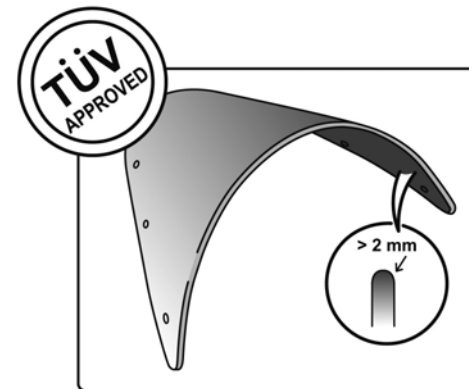

TECHNICAL FEATURES

ROUNDED CONTOUR-PROFILE

Check the ABE HOMOLOGATION document if the product is homologated for your motorcycle

TÜV APPROVED

Find more Puig products on our website.

Accept no compromises, choose only quality motorcycle windshields & fairings.