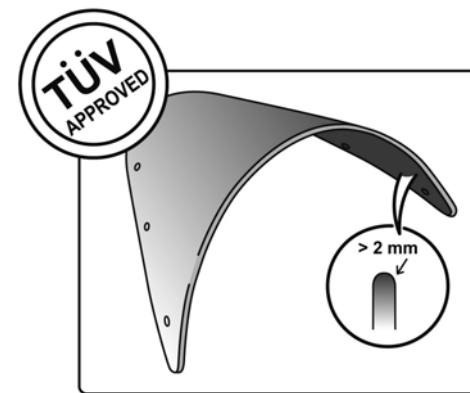

## TECHNICAL FEATURES

ROUNDED CONTOUR-PROFILE

Check the ABE HOMOLOGATION document if the product is homologated for your motorcycle

TÜV APPROVED