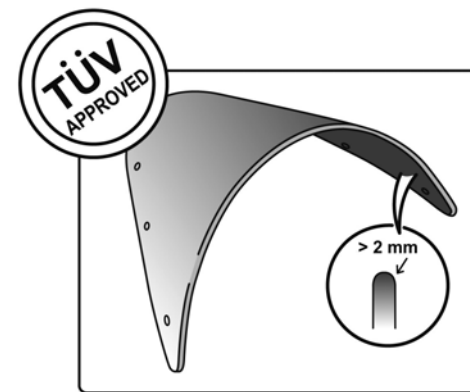

TECHNICAL FEATURES

Check the ABE HOMOLOGATION document if the product is homologated for your motorcycle

ROUNDED CONTOUR-PROFILE

TÜV APPROVED