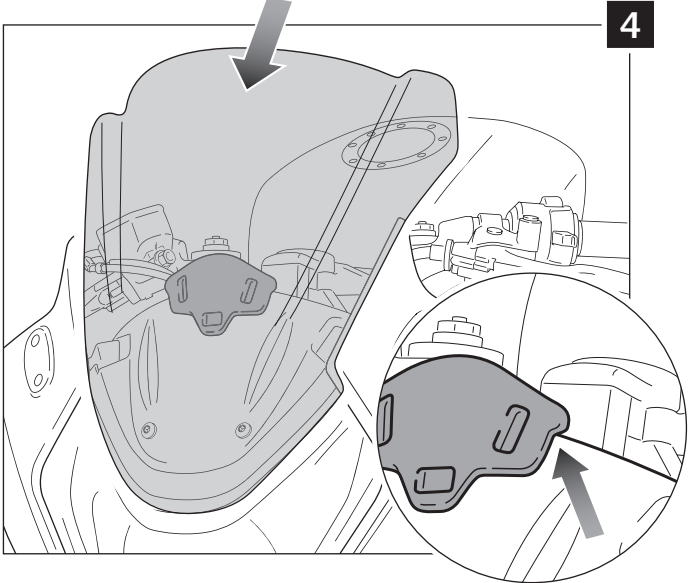

MOUNTING INSTRUCTIONS

**PLATE TO AVOID "GLASS EFFECT" OF THE SCREEN
 HONDA CBR600F '11-'13**

Ref.: 5637

1

2

3

4

ID.		DESCRIPTION	QTY.
1		Plate	1
2		Adhesive strips 2 units 18mm x 7mm	2