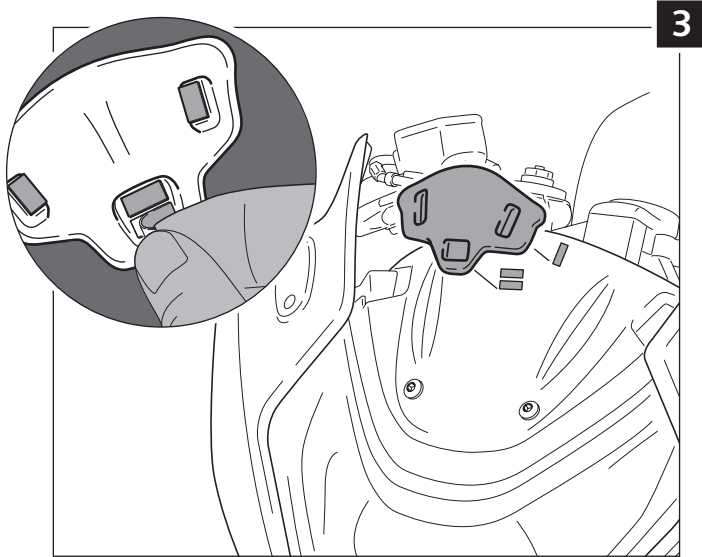

MOUNTING INSTRUCTIONS

**PLATE TO AVOID "GLASS EFFECT" OF THE SCREEN
 HONDA CBR600F '11-'13**

Ref.: 5637

1

2

3

4

ID.		DESCRIPTION	QTY.
1		Plate	1
2		Adhesive strips 2 units 18mm x 7mm	2