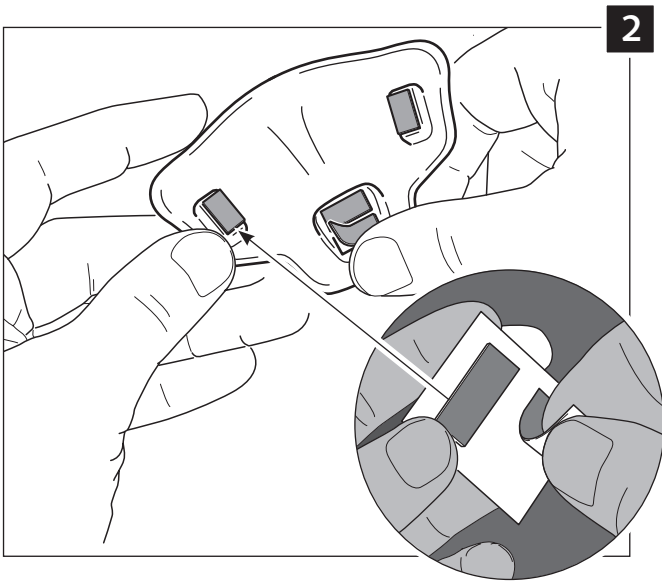

MOUNTING INSTRUCTIONS

**PLATE TO AVOID "GLASS EFFECT" OF THE SCREEN
 HONDA CBR600F '11-'13**

Ref.: 5637

1

2

3

4

ID.		DESCRIPTION	QTY.
1		Plate	1
2		Adhesive strips 2 units 18mm x 7mm	2