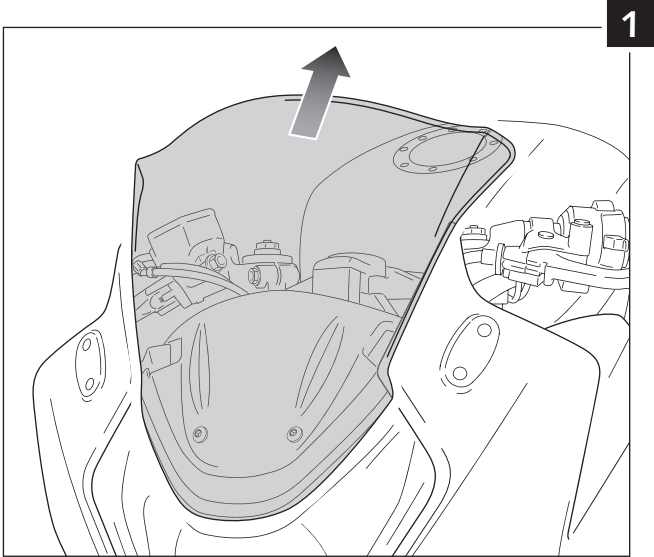

MOUNTING INSTRUCTIONS

**PLATE TO AVOID "GLASS EFFECT" OF THE SCREEN
 HONDA CBR600F '11-'13**

Ref.: 5637

1

2

3

4

ID.		DESCRIPTION	QTY.
1		Plate	1
2		Adhesive strips 2 units 18mm x 7mm	2