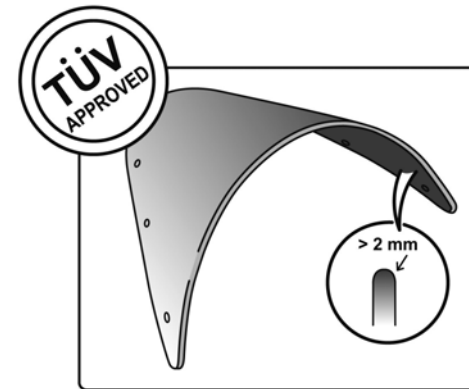

TECHNICAL FEATURES

ROUNDED CONTOUR-PROFILE

Check the ABE HOMOLOGATION document if the product is homologated for your motorcycle

TÜV APPROVED