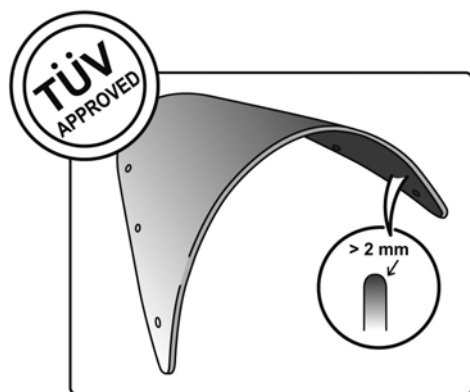

TECHNICAL FEATURES

Check the ABE HOMOLOGATION document if the product is homologated for your motorcycle

ROUNDED CONTOUR-PROFILE

TÜV APPROVED