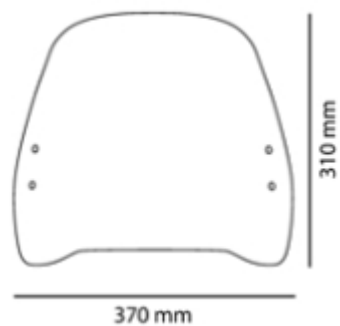

TECHNICAL FEATURES

Check the ABE HOMOLOGATION document if the product is homologated for your motorcycle

ROUNDED CONTOUR-PROFILE

TÜV APPROVED