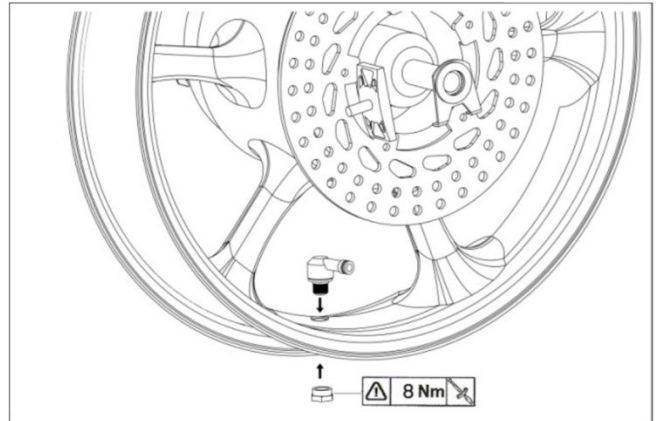

VALVE SET 90° DIM.11,3 TO:

TUBELESS TIRES

REF: 5591

VALVE SET 90° DIM.11,3 TO:

TUBELESS TIRES

REF: 5591

VALVE SET 90° DIM.11,3 TO:

TUBELESS TIRES

REF: 5591

VALVE SET 90° DIM.11,3 TO:

TUBELESS TIRES

REF: 5591

VALVE SET 90° DIM.11,3 TO:

TUBELESS TIRES

REF: 5591

VALVE SET 90° DIM.11,3 TO:

TUBELESS TIRES

REF: 5591

VALVE SET 90° DIM.8,3 TO:

TUBELESS TIRES

REF: 8100

VALVE SET 90° DIM.8,3 TO:

TUBELESS TIRES

REF: 8100

REF: 8100

VALVE SET 90° DIM.8,3 TO:

TUBELESS TIRES

REF: 8100