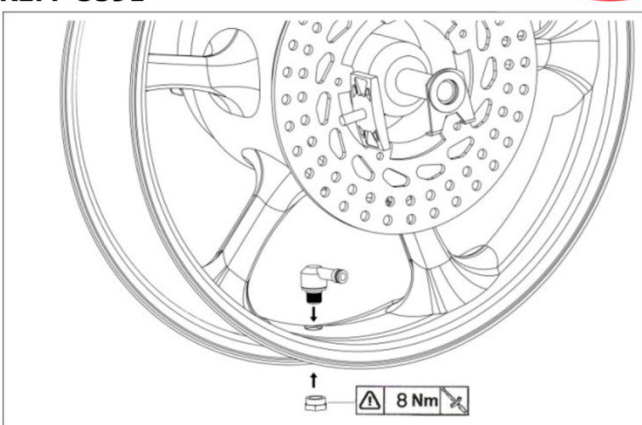

REF: 5591

VALVE SET 90° DIM.11,3 TO:

TUBELESS TIRES

REF: 5591

VALVE SET 90° DIM.11,3 TO:

TUBELESS TIRES

REF: 5591

VALVE SET 90° DIM.11,3 TO:

TUBELESS TIRES

REF: 5591

VALVE SET 90° DIM.8,3 TO:

TUBELESS TIRES

REF: 8100

VALVE SET 90° DIM.8,3 TO:

TUBELESS TIRES

REF: 8100

VALVE SET 90° DIM.8,3 TO:

TUBELESS TIRES

REF: 8100

VALVE SET 90° DIM.8,3 TO:

TUBELESS TIRES

REF: 8100

VALVE SET 90° DIM.8,3 TO:

TUBELESS TIRES

REF: 8100

VALVE SET 90° DIM.8,3 TO:

TUBELESS TIRES

REF: 8100