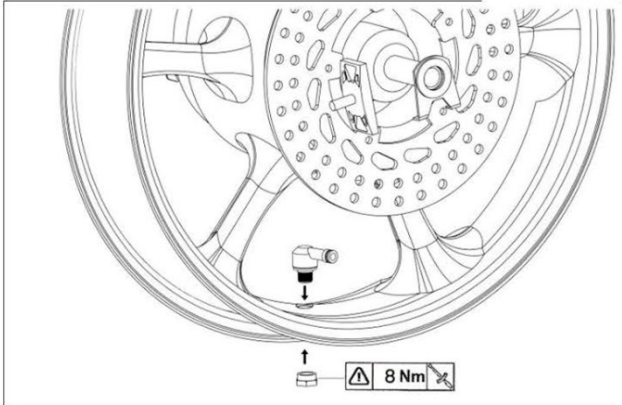

REF: 5591

VALVE SET 90° DIM.11,3 TO:

TUBELESS TIRES

REF: 5591

VALVE SET 90° DIM.11,3 TO:

TUBELESS TIRES

REF: 5591

VALVE SET 90° DIM.11,3 TO:

TUBELESS TIRES

REF: 5591

VALVE SET 90° DIM.8,3 TO:

TUBELESS TIRES

REF: 8100

VALVE SET 90° DIM.8,3 TO:

TUBELESS TIRES

REF: 8100

VALVE SET 90° DIM.8,3 TO:

TUBELESS TIRES

REF: 8100

VALVE SET 90° DIM.8,3 TO:

TUBELESS TIRES

REF: 8100

VALVE SET 90° DIM.8,3 TO:

TUBELESS TIRES

REF: 8100

VALVE SET 90° DIM.8,3 TO:

TUBELESS TIRES

REF: 8100