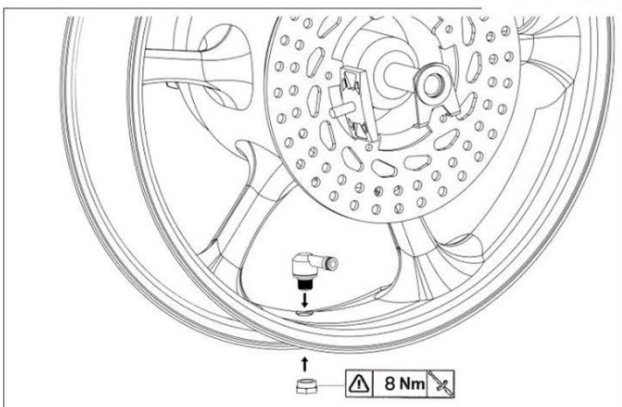

TUBELESS TIRES

REF: 5591

VALVE SET 90° DIM.8,3 TO:

TUBELESS TIRES

REF: 8100

VALVE SET 90° DIM.8,3 TO:

TUBELESS TIRES

REF: 8100

VALVE SET 90° DIM.8,3 TO:

TUBELESS TIRES

REF: 8100

VALVE SET 90° DIM.8,3 TO:

TUBELESS TIRES

REF: 8100

VALVE SET 90° DIM.8,3 TO:

TUBELESS TIRES

REF: 8100

VALVE SET 90° DIM.8,3 TO:

TUBELESS TIRES

REF: 8100