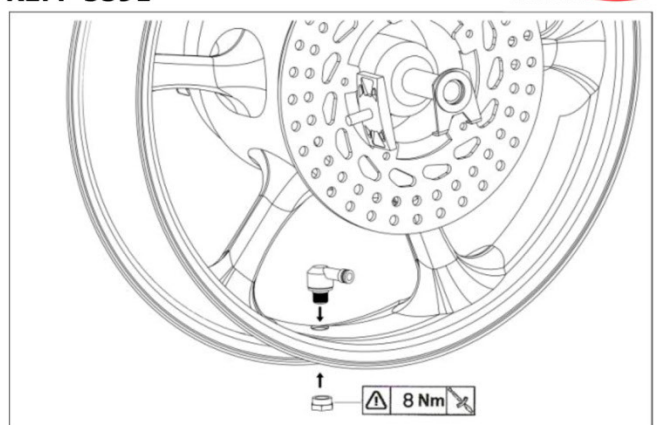

REF: 5591

VALVE SET 90° DIM.11,3 TO:

TUBELESS TIRES

REF: 5591

VALVE SET 90° DIM.11,3 TO:

TUBELESS TIRES

REF: 5591

VALVE SET 90° DIM.11,3 TO:

TUBELESS TIRES

REF: 5591

VALVE SET 90° DIM.8,3 TO:

TUBELESS TIRES

REF: 8100

VALVE SET 90° DIM.8,3 TO:

TUBELESS TIRES

REF: 8100

VALVE SET 90° DIM.8,3 TO:

TUBELESS TIRES

REF: 8100

VALVE SET 90° DIM.8,3 TO:

TUBELESS TIRES

REF: 8100

VALVE SET 90° DIM.8,3 TO:

TUBELESS TIRES

REF: 8100

VALVE SET 90° DIM.8,3 TO:

TUBELESS TIRES

REF: 8100