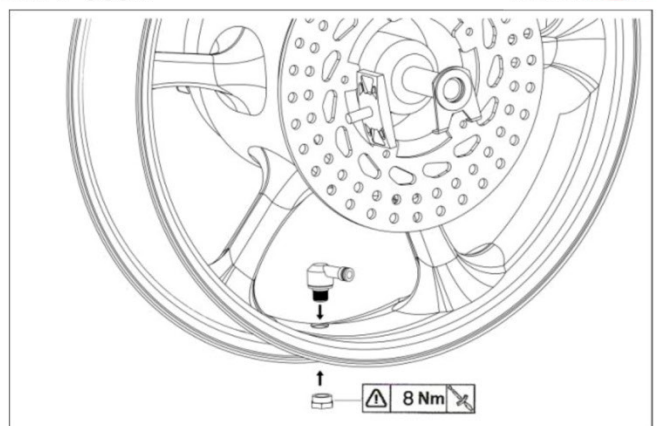

VALVE SET 90° DIM.11,3 TO:

TUBELESS TIRES

REF: 5591

VALVE SET 90° DIM.11,3 TO:

TUBELESS TIRES

REF: 5591

VALVE SET 90° DIM.11,3 TO:

TUBELESS TIRES

REF: 5591

VALVE SET 90° DIM.11,3 TO:

TUBELESS TIRES

REF: 5591

VALVE SET 90° DIM.11,3 TO:

TUBELESS TIRES

REF: 5591

VALVE SET 90° DIM.11,3 TO:

TUBELESS TIRES

REF: 5591

VALVE SET 90° DIM.8,3 TO:

TUBELESS TIRES

REF: 8100

VALVE SET 90° DIM.8,3 TO:

TUBELESS TIRES

REF: 8100

REF: 8100

VALVE SET 90° DIM.8,3 TO:

TUBELESS TIRES

REF: 8100