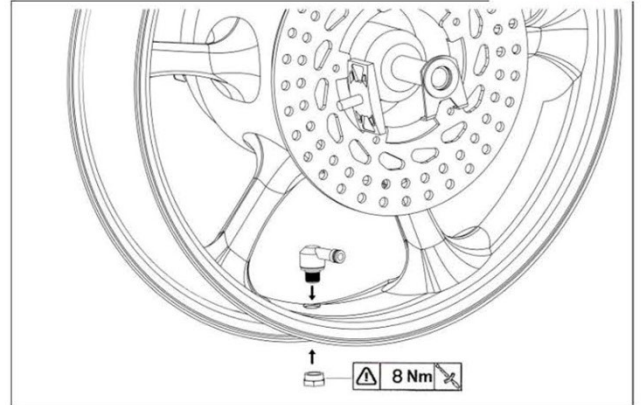

REF: 5591

VALVE SET 90° DIM.11,3 TO:

TUBELESS TIRES

REF: 5591

VALVE SET 90° DIM.11,3 TO:

TUBELESS TIRES

REF: 5591

VALVE SET 90° DIM.11,3 TO:

TUBELESS TIRES

REF: 5591

VALVE SET 90° DIM.8,3 TO:

TUBELESS TIRES

REF: 8100

VALVE SET 90° DIM.8,3 TO:

TUBELESS TIRES

REF: 8100

VALVE SET 90° DIM.8,3 TO:

TUBELESS TIRES

REF: 8100

VALVE SET 90° DIM.8,3 TO:

TUBELESS TIRES

REF: 8100

VALVE SET 90° DIM.8,3 TO:

TUBELESS TIRES

REF: 8100

VALVE SET 90° DIM.8,3 TO:

TUBELESS TIRES

REF: 8100