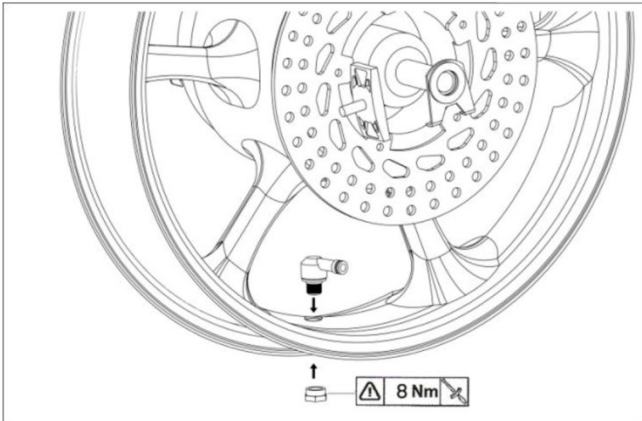

VALVE SET 90° DIM.11,3 TO:

TUBELESS TIRES

REF: 5591

VALVE SET 90° DIM.11,3 TO:

TUBELESS TIRES

REF: 5591

VALVE SET 90° DIM.11,3 TO:

TUBELESS TIRES

REF: 5591

VALVE SET 90° DIM.11,3 TO:

TUBELESS TIRES

REF: 5591

VALVE SET 90° DIM.11,3 TO:

TUBELESS TIRES

REF: 5591

VALVE SET 90° DIM.11,3 TO:

TUBELESS TIRES

REF: 5591

VALVE SET 90° DIM.8,3 TO:

TUBELESS TIRES

REF: 8100

VALVE SET 90° DIM.8,3 TO:

TUBELESS TIRES

REF: 8100

REF: 8100

VALVE SET 90° DIM.8,3 TO:

TUBELESS TIRES

REF: 8100