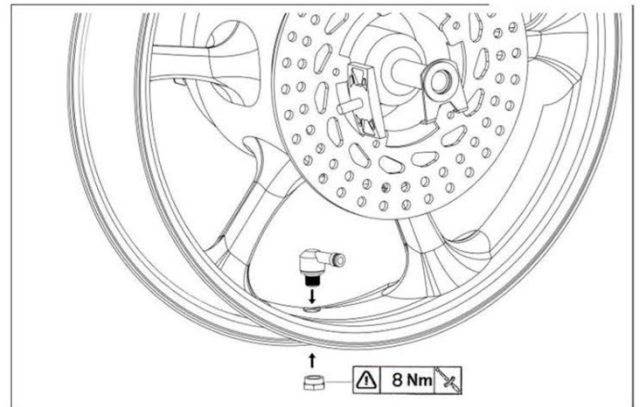

REF: 5591

VALVE SET 90° DIM.11,3 TO:

TUBELESS TIRES

REF: 5591

VALVE SET 90° DIM.11,3 TO:

TUBELESS TIRES

REF: 5591

VALVE SET 90° DIM.11,3 TO:

TUBELESS TIRES

REF: 5591

VALVE SET 90° DIM.8,3 TO:

TUBELESS TIRES

REF: 8100

VALVE SET 90° DIM.8,3 TO:

TUBELESS TIRES

REF: 8100

VALVE SET 90° DIM.8,3 TO:

TUBELESS TIRES

REF: 8100

VALVE SET 90° DIM.8,3 TO:

TUBELESS TIRES

REF: 8100

VALVE SET 90° DIM.8,3 TO:

TUBELESS TIRES

REF: 8100

VALVE SET 90° DIM.8,3 TO:

TUBELESS TIRES

REF: 8100