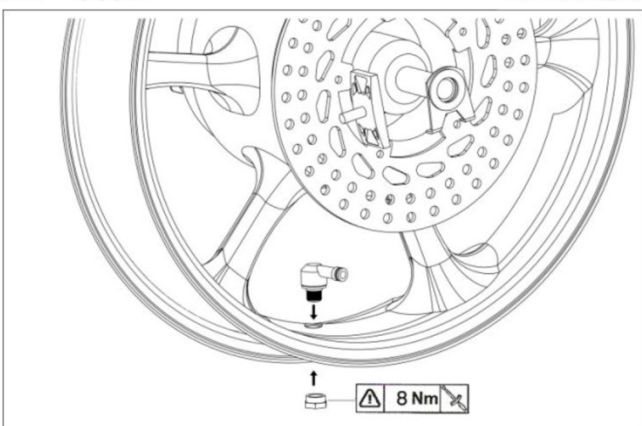

VALVE SET 90° DIM.11,3 TO:

TUBELESS TIRES

REF: 5591

VALVE SET 90° DIM.11,3 TO:

TUBELESS TIRES

REF: 5591

VALVE SET 90° DIM.11,3 TO:

TUBELESS TIRES

REF: 5591

VALVE SET 90° DIM.11,3 TO:

TUBELESS TIRES

REF: 5591

VALVE SET 90° DIM.11,3 TO:

TUBELESS TIRES

REF: 5591

VALVE SET 90° DIM.11,3 TO:

TUBELESS TIRES

REF: 5591

VALVE SET 90° DIM.8,3 TO:

TUBELESS TIRES

REF: 8100

VALVE SET 90° DIM.8,3 TO:

TUBELESS TIRES

REF: 8100

REF: 8100

VALVE SET 90° DIM.8,3 TO:

TUBELESS TIRES

REF: 8100