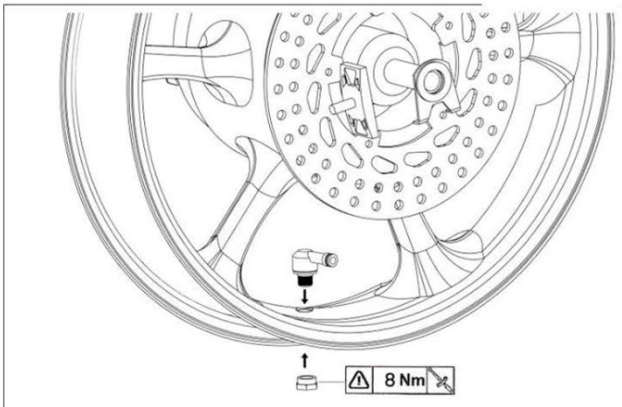

REF: 5591

VALVE SET 90° DIM.11,3 TO:

TUBELESS TIRES

REF: 5591

VALVE SET 90° DIM.11,3 TO:

TUBELESS TIRES

REF: 5591

VALVE SET 90° DIM.11,3 TO:

TUBELESS TIRES

REF: 5591

VALVE SET 90° DIM.8,3 TO:

TUBELESS TIRES

REF: 8100

VALVE SET 90° DIM.8,3 TO:

TUBELESS TIRES

REF: 8100

VALVE SET 90° DIM.8,3 TO:

TUBELESS TIRES

REF: 8100

VALVE SET 90° DIM.8,3 TO:

TUBELESS TIRES

REF: 8100

VALVE SET 90° DIM.8,3 TO:

TUBELESS TIRES

REF: 8100

VALVE SET 90° DIM.8,3 TO:

TUBELESS TIRES

REF: 8100