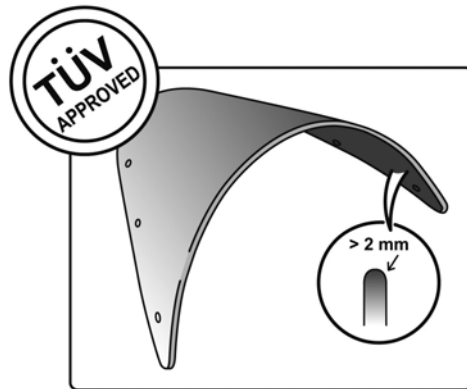

TECHNICAL FEATURES

Check the ABE HOMOLOGATION document if the product is homologated for your motorcycle

ROUNDED CONTOUR-PROFILE

TÜV APPROVED