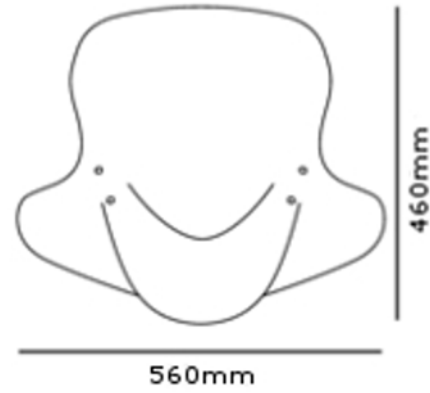

TECHNICAL FEATURES

Check the ABE HOMOLOGATION document if the product is homologated for your motorcycle

ROUNDED CONTOUR-PROFILE

TÜV APPROVED