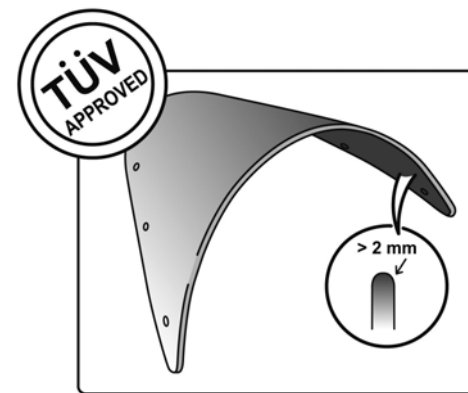

TECHNICAL FEATURES

ROUNDED CONTOUR-PROFILE

Check the ABE HOMOLOGATION document if the product is homologated for your motorcycle

TÜV APPROVED