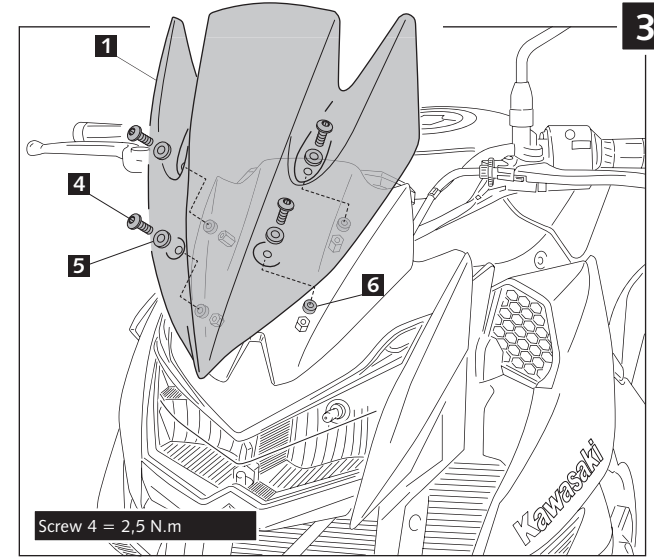

MOUNTING INSTRUCTIONS

SCREEN ADAPTABLE TO
KAWASAKI Z1000 '10 - '13

R Ref.: 5254

ID.	DESCRIPTION	QTY.
1	 Screen	1
2	 Special screw M5x17 + interior thread M5x10	2
3	 Special screw M5x13 + interior thread M5x8	2
4	 M5x11 ISO 7380 allen screw	4
5	 Ø5xØ11x1 nylon washer	4
6	 Ø ext. 13 x Ø int. 5x4 rubber washer	4