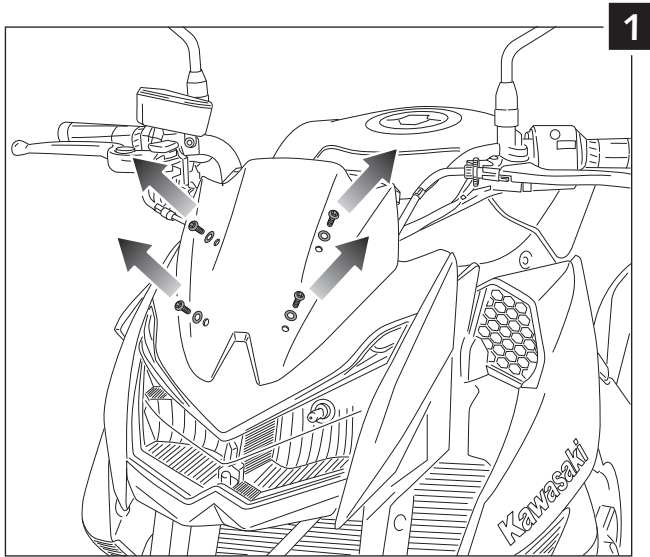

MOUNTING INSTRUCTIONS

SCREEN ADAPTABLE TO
KAWASAKI Z1000 '10 - '13

R Ref.: 5254

ID.	DESCRIPTION	QTY.
1	 Screen	1
2	 Special screw M5x17 + interior thread M5x10	2
3	 Special screw M5x13 + interior thread M5x8	2
4	 M5x11 ISO 7380 allen screw	4
5	 Ø5xØ11x1 nylon washer	4
6	 Ø ext. 13 x Ø int. 5x4 rubber washer	4