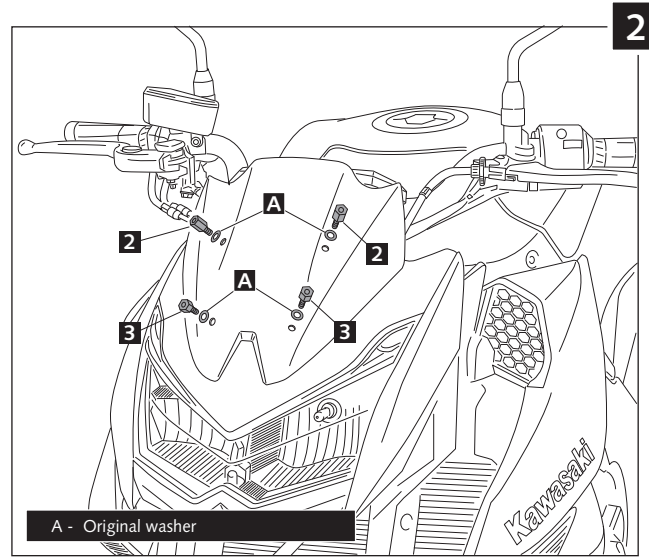

MOUNTING INSTRUCTIONS

SCREEN ADAPTABLE TO
KAWASAKI Z1000 '10 - '13

R Ref.: 5254

ID.	DESCRIPTION	QTY.
1	 Screen	1
2	 Special screw M5x17 + interior thread M5x10	2
3	 Special screw M5x13 + interior thread M5x8	2
4	 M5x11 ISO 7380 allen screw	4
5	 Ø5xØ11x1 nylon washer	4
6	 Ø ext. 13 x Ø int. 5x4 rubber washer	4