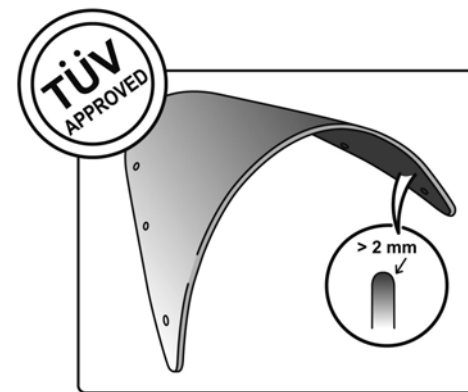

## TECHNICAL FEATURES

ROUNDED CONTOUR-PROFILE

Check the ABE HOMOLOGATION document if the product is homologated for your motorcycle

TÜV APPROVED