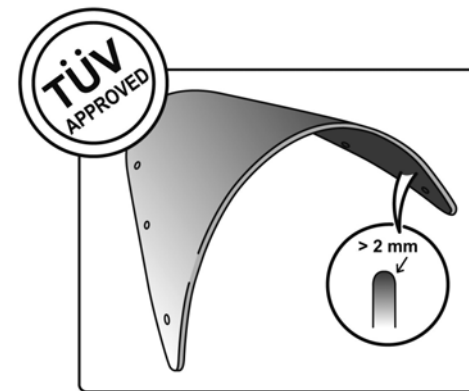

TECHNICAL FEATURES

ROUNDED CONTOUR-PROFILE

Check the ABE HOMOLOGATION document if the product is homologated for your motorcycle

TÜV APPROVED