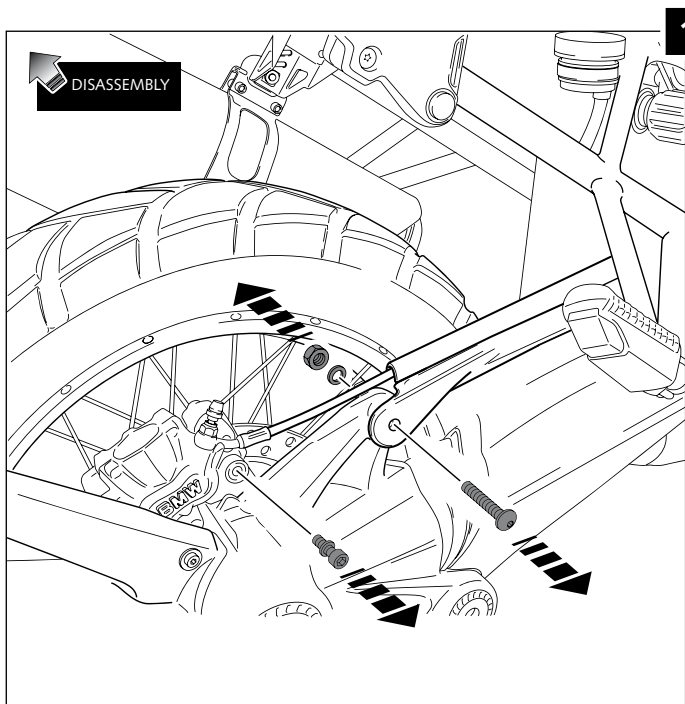

REAR MUDGUAR ADAPTABLE TO

BMW R1200 GS '04 BMW R1200 GS '04-'12 / R1200 GS AD-'12 / R1200 GS ADVV.'07 '07-'12-'12

Ref.: 5055 J

(black colour)

Ref.: 5055 C

(carbon look)

ID	PART	DESCRIPTION	QTY	REF.
1		Mudguard	1	5055J/CM3
2		Support aluminum	1	10324N
3		Well nut	3	SILENBGONE--064
4		M5x11 ISO 7380 Allen screw	3	TORNI-AI----520
5		M10 locknut	1	TUEA-D985.8-M10
6		M10x75 DIN 912 12.9 Allen screw	1	TORNI-D912--549
7		M8x40 DIN 912 12.9 Allen screw	1	TORNI-D912--548
8		Arrowhead friction IGUS Ø inner 15 x Ø outer 17x15	1	COJIN-P-WSM-517
9		Bush with flange Ø inner 10,5 x Ø outer 15x17,6	1	CASQUI-M----504
10		M5 bush with flange	3	CASQUI-----517
11		M8 Grower washer	1	ARAND-G8----505
12		DIN 127 M5 Grower washer	3	ARAND-G5----506
13		M5 ISO 7380 Allen screw cap	3	TAPON_____85

REAR MUDGUAR ADAPTABLE TO

BMW R1200 GS '04 BMW R1200 GS '04-'12 / R1200 GS AD-'12 / R1200 GS ADVV.'07-'07-'12-'12

MOUNTING INSTRUCTIONS

REAR MUDGUAR ADAPTABLE TO

BMW R1200 GS '04 / BMW R1200 GS '04-'12 / R1200 GS AD-'12 / R1200 GS ADVV.'07-'07-'12-'12