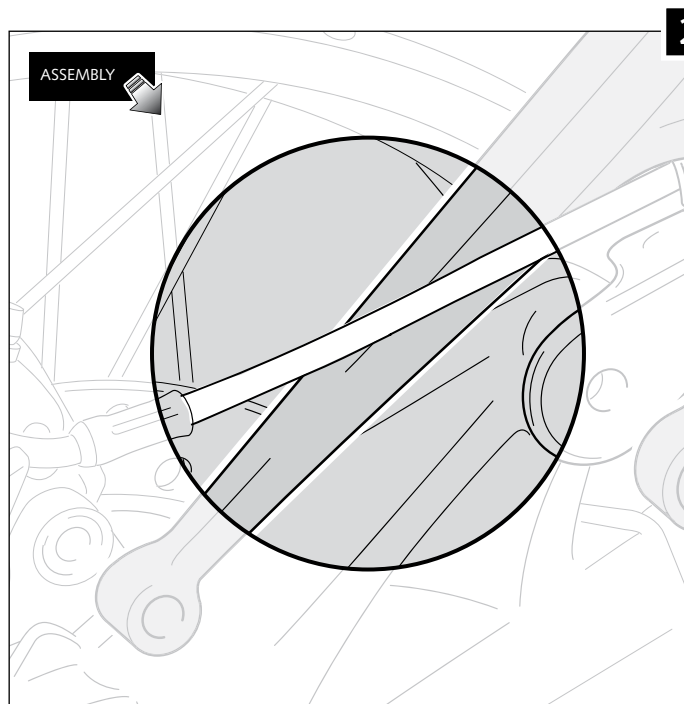

REAR MUDGUAR ADAPTABLE TO

BMW R1200 GS '04 BMW R1200 GS '04-'12 / R1200 GS AD-'12 / R1200 GS ADVV.'07-'07-'12-'12

MOUNTING INSTRUCTIONS