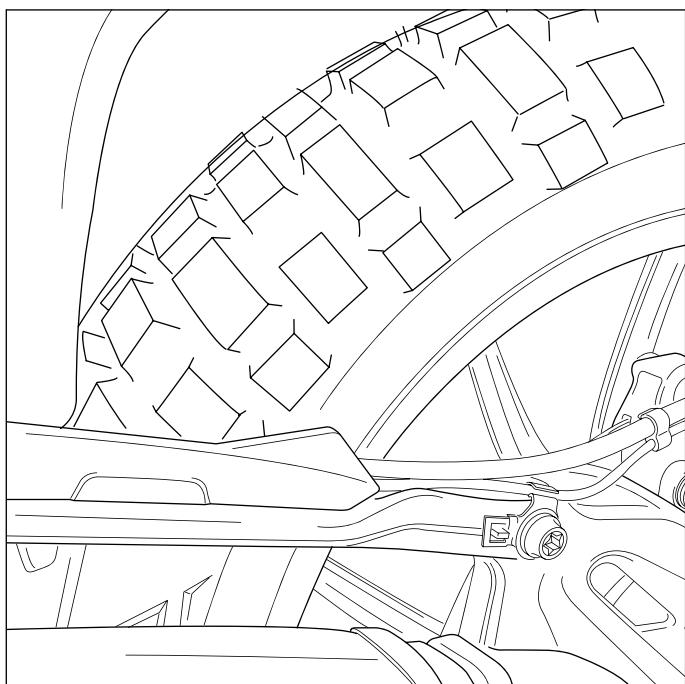

REAR MUDGUAR ADAPTABLE TO

BMW R1200 GS '04 BMW R1200 GS '04-'12 / R1200 GS AD-'12 / R1200 GS ADVV.'07 '07-'12-'12

Ref.: 5055 J

(black colour)

Ref.: 5055 C

(carbon look)

ID	PART	DESCRIPTION	QTY	REF.
1		Mudguard	1	5055J/CM3
2		Support aluminum	1	10324N
3		Well nut	3	SILENBGONE--064
4		M5x11 ISO 7380 Allen screw	3	TORNI-AI----520
5		M10 locknut	1	TUEA-D985.8-M10
6		M10x75 DIN 912 12.9 Allen screw	1	TORNI-D912--549
7		M8x40 DIN 912 12.9 Allen screw	1	TORNI-D912--548
8		Arrowhead friction IGUS Ø inner 15 x Ø outer 17x15	1	COJIN-P-WSM-517
9		Bush with flange Ø inner 10,5 x Ø outer 15x17,6	1	CASQUI-M----504
10		M5 bush with flange	3	CASQUI-----517
11		M8 Grower washer	1	ARAND-G8----505
12		DIN 127 M5 Grower washer	3	ARAND-G5----506
13		M5 ISO 7380 Allen screw cap	3	TAPON_____85

REAR MUDGUAR ADAPTABLE TO

BMW R1200 GS '04 BMW R1200 GS '04-'12 / R1200 GS AD-'12 / R1200 GS ADVV.'07-'07-'12-'12

MOUNTING INSTRUCTIONS

REAR MUDGUAR ADAPTABLE TO

BMW R1200 GS '04 / BMW R1200 GS '04-'12 / R1200 GS AD-'12 / R1200 GS ADVV.'07-'07-'12-'12