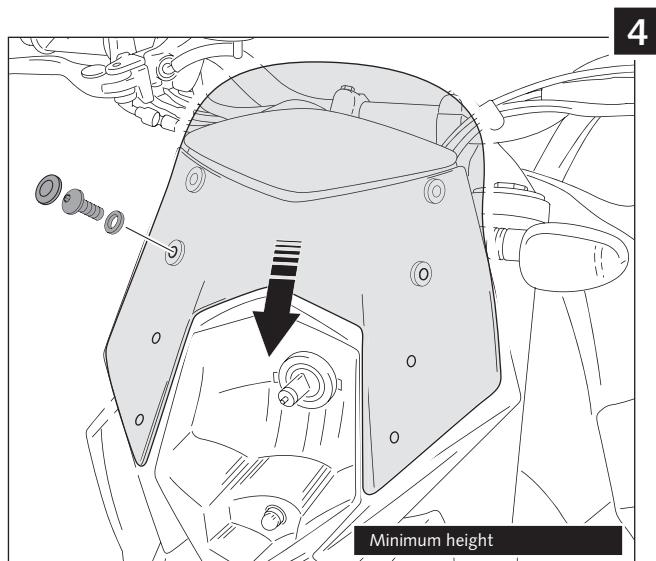

WINDSHIELD ADAPTABLE A

KTM 950 SUPERMOTO / R / SUPERENDURO

Ref.: 5053

ID.		DESCRIPTION	QTY.
1		Screen	1
2		Ø7 plastic cap	2
3		M5 nut well nut	4
4		M5x16 ISO 7380 allen screw	4
5		Ø5XØ11x1 nylon washer	4
6		Template	1
7		Screw cap ISO 7380	4