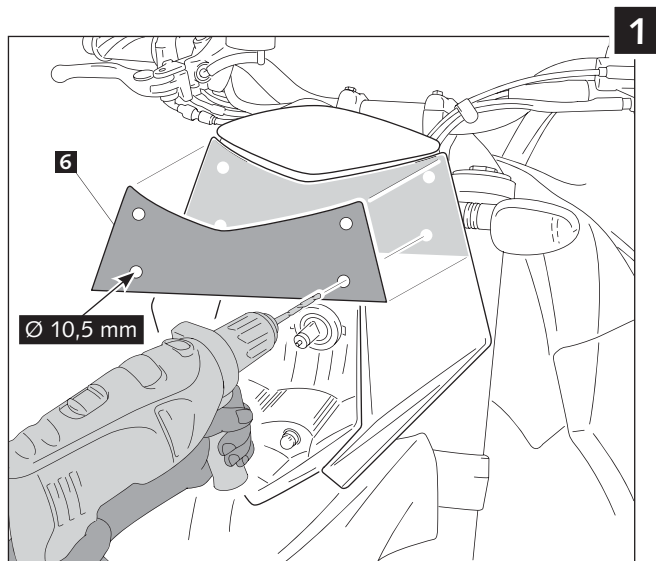

WINDSHIELD ADAPTABLE A

KTM 950 SUPERMOTO / R / SUPERENDURO

Ref.: 5053

ID.		DESCRIPTION	QTY.
1		Screen	1
2		Ø7 plastic cap	2
3		M5 nut well nut	4
4		M5x16 ISO 7380 allen screw	4
5		Ø5XØ11x1 nylon washer	4
6		Template	1
7		Screw cap ISO 7380	4