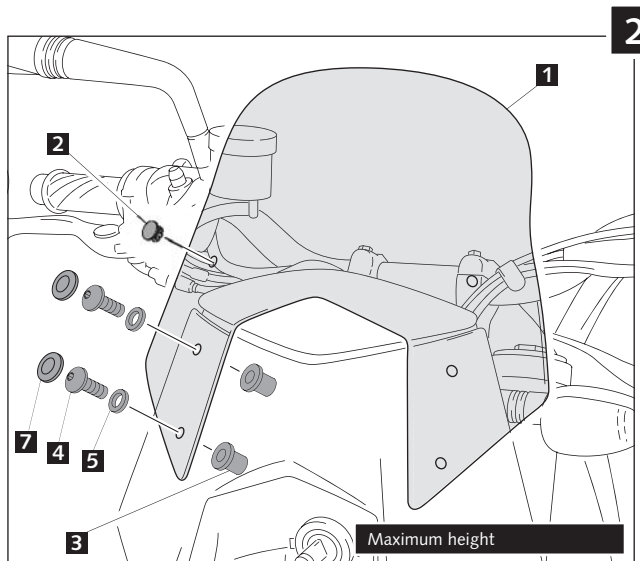

WINDSHIELD ADAPTABLE A

KTM 950 SUPERMOTO / R / SUPERENDURO

Ref.: 5053

ID.		DESCRIPTION	QTY.
1		Screen	1
2		Ø7 plastic cap	2
3		M5 nut well nut	4
4		M5x16 ISO 7380 allen screw	4
5		Ø5XØ11x1 nylon washer	4
6		Template	1
7		Screw cap ISO 7380	4