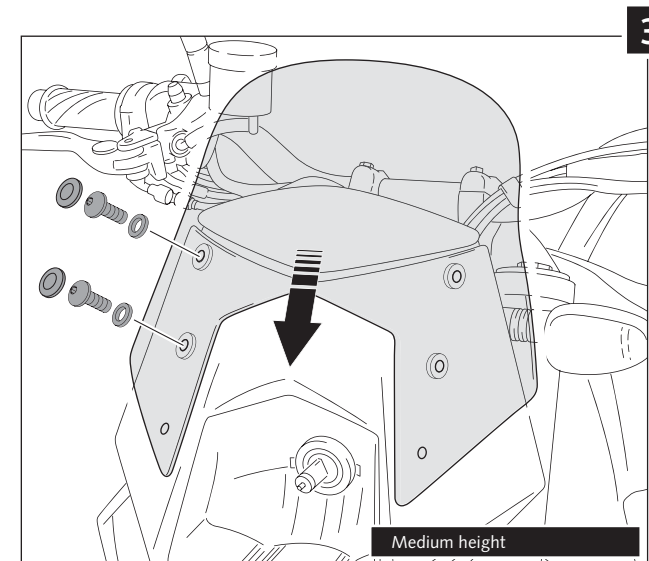

WINDSHIELD ADAPTABLE A

KTM 950 SUPERMOTO / R / SUPERENDURO

Ref.: 5053

ID.		DESCRIPTION	QTY.
1		Screen	1
2		Ø7 plastic cap	2
3		M5 nut well nut	4
4		M5x16 ISO 7380 allen screw	4
5		Ø5XØ11x1 nylon washer	4
6		Template	1
7		Screw cap ISO 7380	4