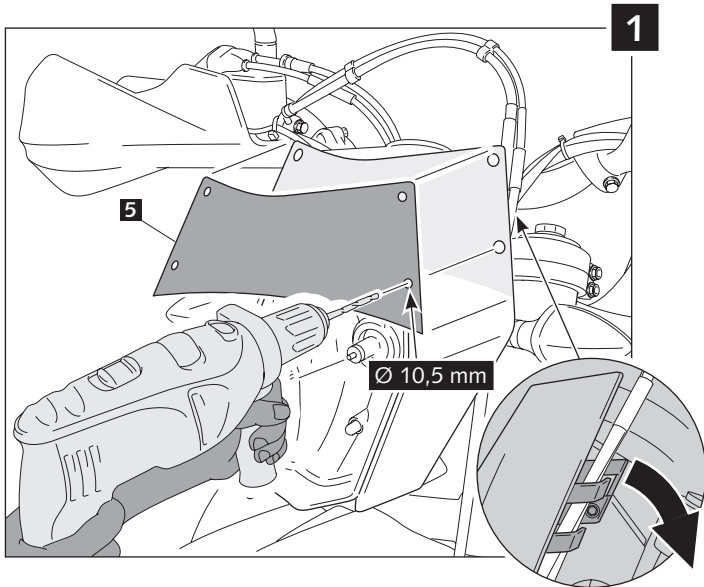

MOUNTING INSTRUCTIONS

WINDSHIELD ADAPTABLE TO
 KTM 690 SUPERMOTO SMC R '12-

Ref.: 5052

ID.		DESCRIPTION	QTY.
1		Screen	1
2		M5 nut well nut	4
3		M5x16 ISO 7380 allen screw	4
4		Ø5XØ11x1 nylon washer	4
5		Template	1