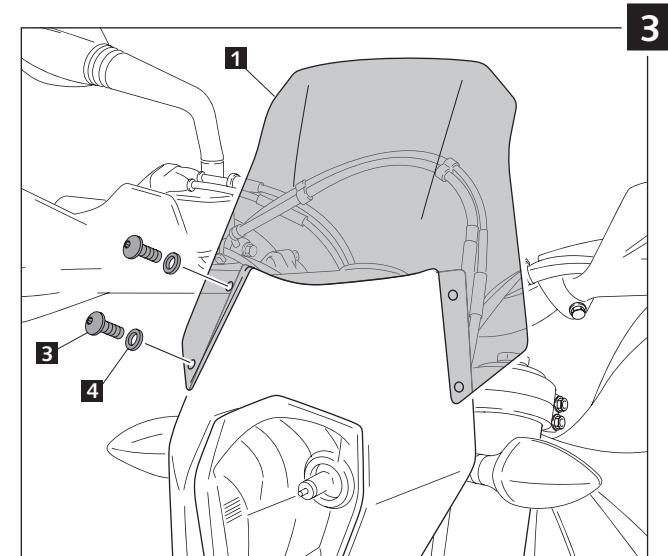

MOUNTING INSTRUCTIONS

WINDSHIELD ADAPTABLE TO
 KTM 690 SUPERMOTO SMC R '12-

Ref.: 5052

ID.		DESCRIPTION	QTY.
1		Screen	1
2		M5 nut well nut	4
3		M5x16 ISO 7380 allen screw	4
4		Ø5XØ11x1 nylon washer	4
5		Template	1