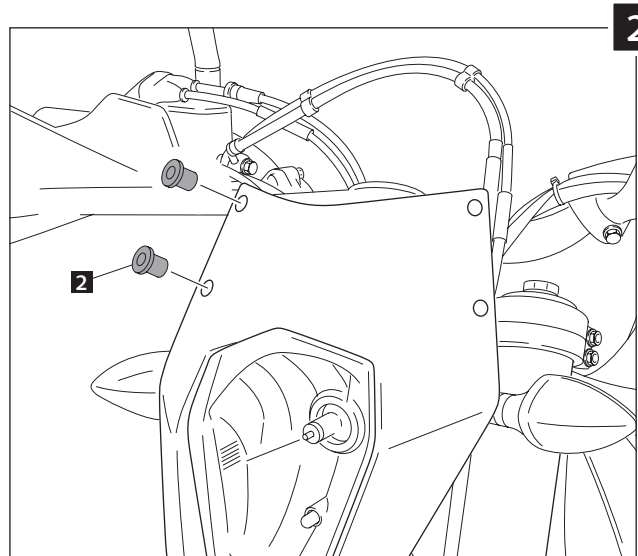

MOUNTING INSTRUCTIONS

WINDSHIELD ADAPTABLE TO
 KTM 690 SUPERMOTO SMC R '12-

Ref.: 5052

ID.		DESCRIPTION	QTY.
1		Screen	1
2		M5 nut well nut	4
3		M5x16 ISO 7380 allen screw	4
4		Ø5XØ11x1 nylon washer	4
5		Template	1