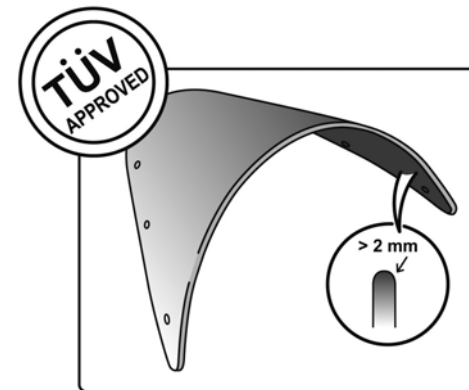

TECHNICAL FEATURES

ROUNDED CONTOUR-PROFILE

Check the ABE HOMOLOGATION document if the product is homologated for your motorcycle

TÜV APPROVED