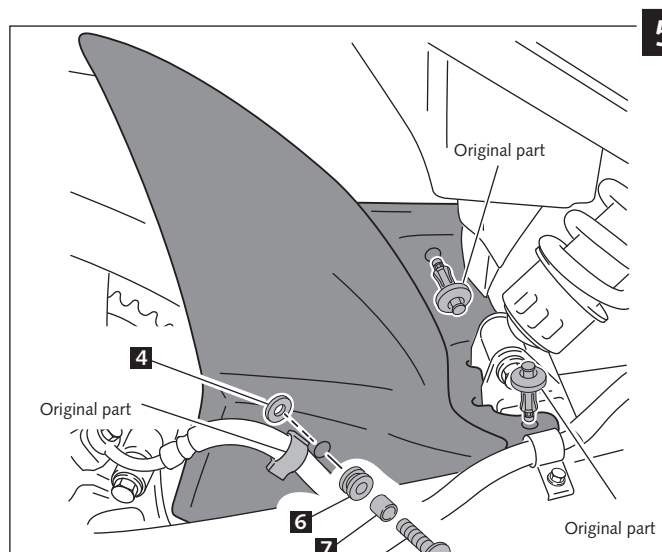

REAR MUDGUARD ADAPTABLE TO
YAMAHA XJ6/DIVERSION '09-' / DIVERSION F '10-

Ref.: 5035 N
(black colour)

Ref.: 5035 C
(carbon look)

ID.	DESCRIPTION	QTY.
1	Mudguard	1
2	Iron fittings (with special M6)	1
3	M6x15 DINI001 Screw	4
4	M6 DIN6923 nut	1
5	M6 nut	1
6	Well nut	3
7	Metal arrowhead	3