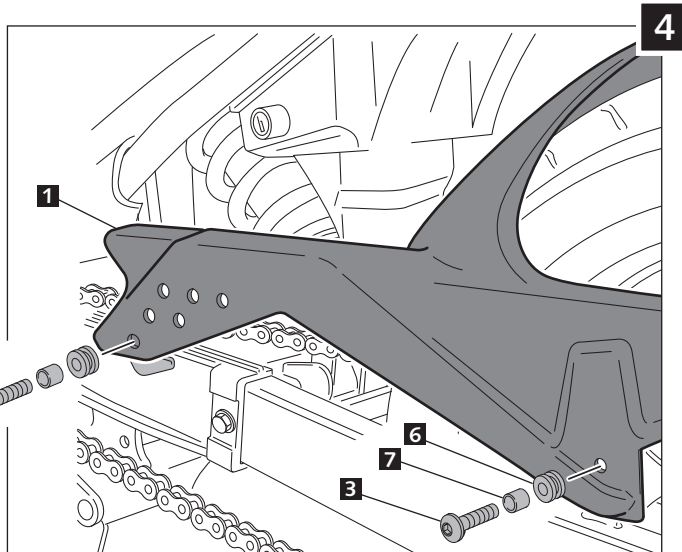

REAR MUDGUARD ADAPTABLE TO
YAMAHA XJ6/DIVERSION '09-' / DIVERSION F '10-

Ref.: 5035 N
(black colour)

Ref.: 5035 C
(carbon look)

ID.	DESCRIPTION	QTY.
1	Mudguard	1
2	Iron fittings (with special M6)	1
3	M6x15 DINI001 Screw	4
4	M6 DIN6923 nut	1
5	M6 nut	1
6	Well nut	3
7	Metal arrowhead	3