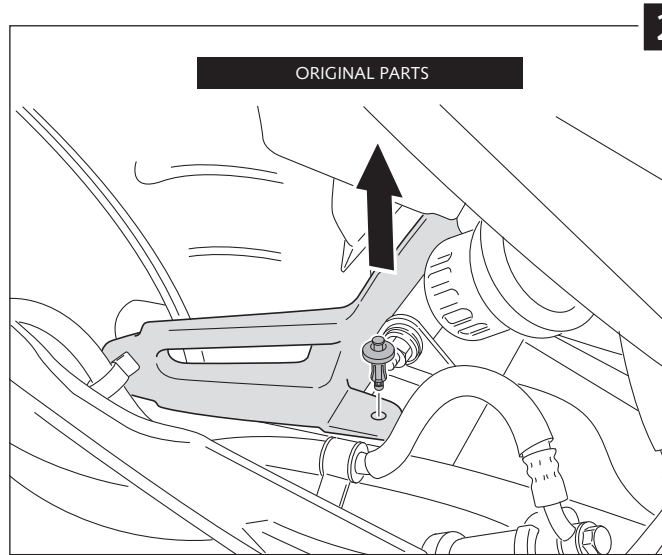

REAR MUDGUARD ADAPTABLE TO
YAMAHA XJ6/DIVERSION '09-' / DIVERSION F '10-

Ref.: 5035 N
(black colour)

Ref.: 5035 C
(carbon look)

ID.	DESCRIPTION	QTY.
1	Mudguard	1
2	Iron fittings (with special M6)	1
3	M6x15 DINI001 Screw	4
4	M6 DIN6923 nut	1
5	M6 nut	1
6	Well nut	3
7	Metal arrowhead	3