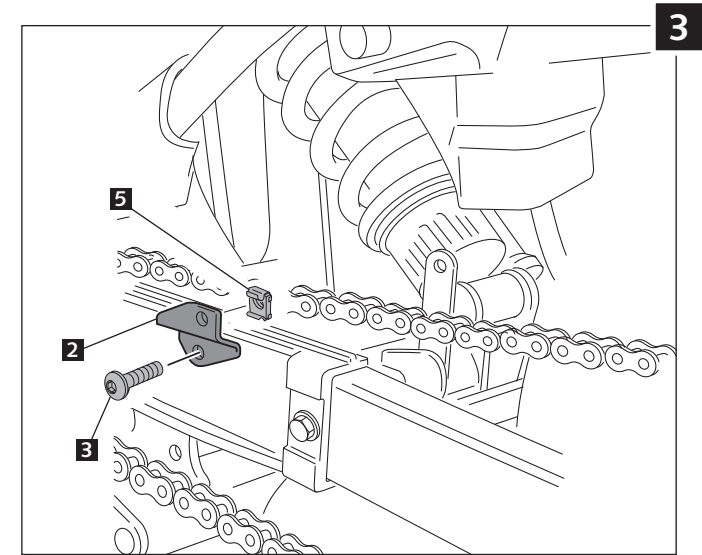

REAR MUDGUARD ADAPTABLE TO
YAMAHA XJ6/DIVERSION '09-' / DIVERSION F '10-

Ref.: 5035 N
(black colour)

Ref.: 5035 C
(carbon look)

ID.	DESCRIPTION	QTY.
1	Mudguard	1
2	Iron fittings (with special M6)	1
3	M6x15 DINI001 Screw	4
4	M6 DIN6923 nut	1
5	M6 nut	1
6	Well nut	3
7	Metal arrowhead	3