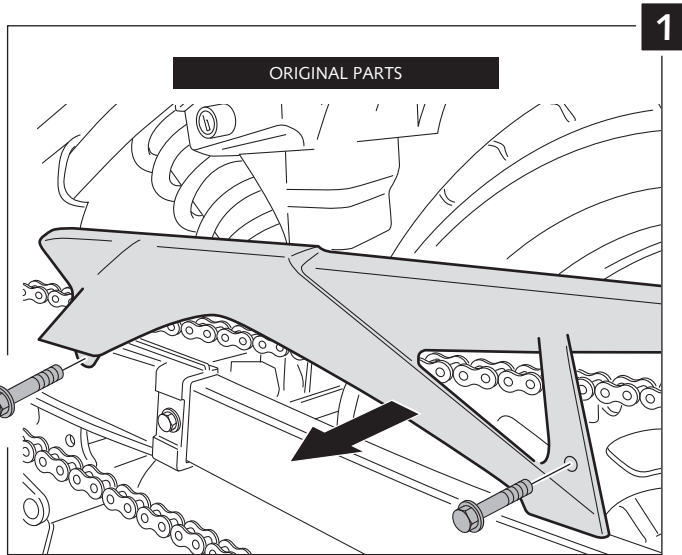

REAR MUDGUARD ADAPTABLE TO
YAMAHA XJ6/DIVERSION '09-' / DIVERSION F '10-

Ref.: 5035 N
(black colour)

Ref.: 5035 C
(carbon look)

ID.	DESCRIPTION	QTY.
1	Mudguard	1
2	Iron fittings (with special M6)	1
3	M6x15 DINI001 Screw	4
4	M6 DIN6923 nut	1
5	M6 nut	1
6	Well nut	3
7	Metal arrowhead	3