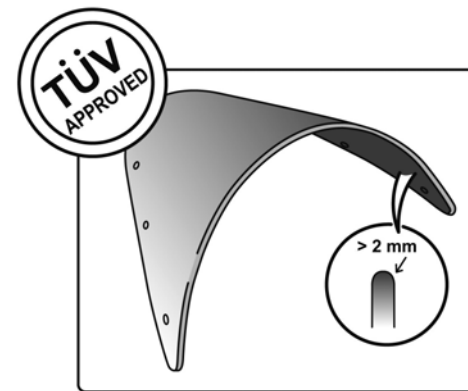

## TECHNICAL FEATURES

ROUNDED CONTOUR-PROFILE

Check the ABE HOMOLOGATION document if the product is homologated for your motorcycle

TÜV APPROVED