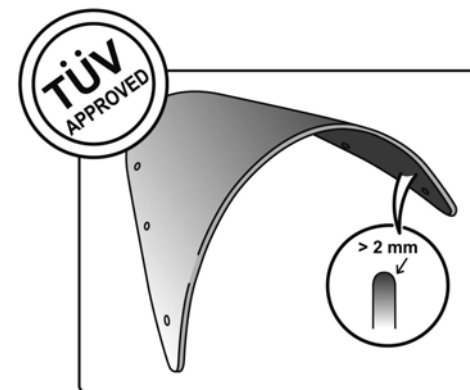

## TECHNICAL FEATURES

ROUNDED CONTOUR-PROFILE

Check the ABE HOMOLOGATION document if the product is homologated for your motorcycle

TÜV APPROVED