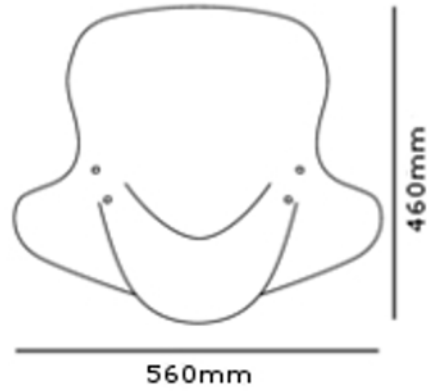

TECHNICAL FEATURES

Check the ABE HOMOLOGATION document if the product is homologated for your motorcycle

ROUNDED CONTOUR-PROFILE

TÜV APPROVED