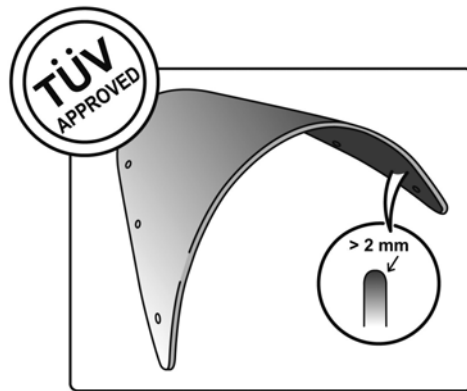

TECHNICAL FEATURES

Check the ABE HOMOLOGATION document if the product is homologated for your motorcycle

ROUNDED CONTOUR-PROFILE

TÜV APPROVED