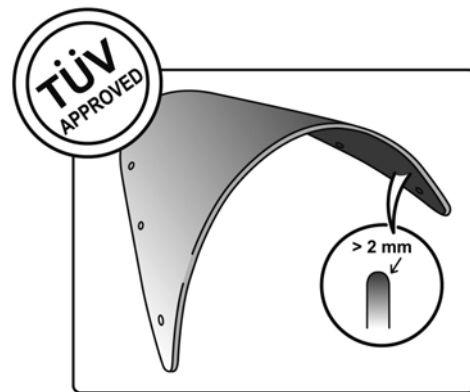

TECHNICAL FEATURES

2 points of attachment

Check the ABE HOMOLOGATION document if the product is homologated for your motorcycle

ROUNDED CONTOUR-PROFILE

TÜV APPROVED