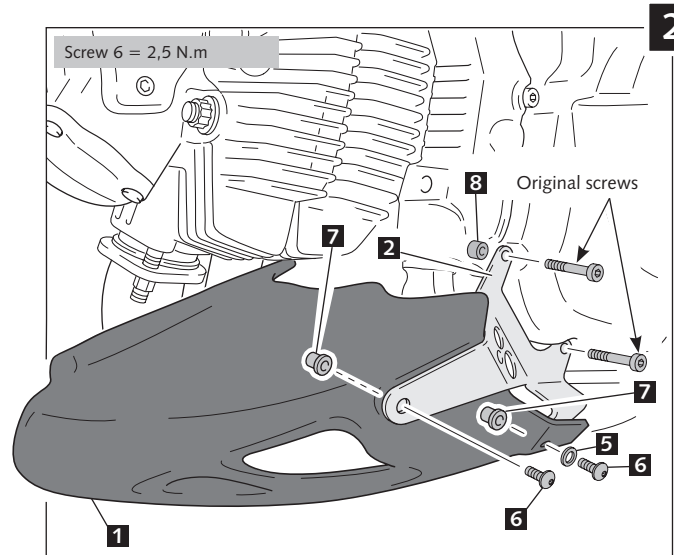

## MOUNTING INSTRUCTIONS

### ENGINE SPOILER ADAPTABLE TO DUCATI MONSTER 1100 '09 - '10

Ref.: 4955N  
(black colour)

Ref.: 4955C  
(carbón look)

ID.		DESCRIPTION	QTY.
1		Engine spoiler	1
2		Left metal support	1
3		Right metal support	1
4		Metal support	1
5		Nylon washer Ø5	7
6		M5x16 ISO 7380 allen screw	7
7		M5 nut incorporated well nut	7
8		Arrowhead Ø inner 6,5 x Ø outer 9x7,5	1