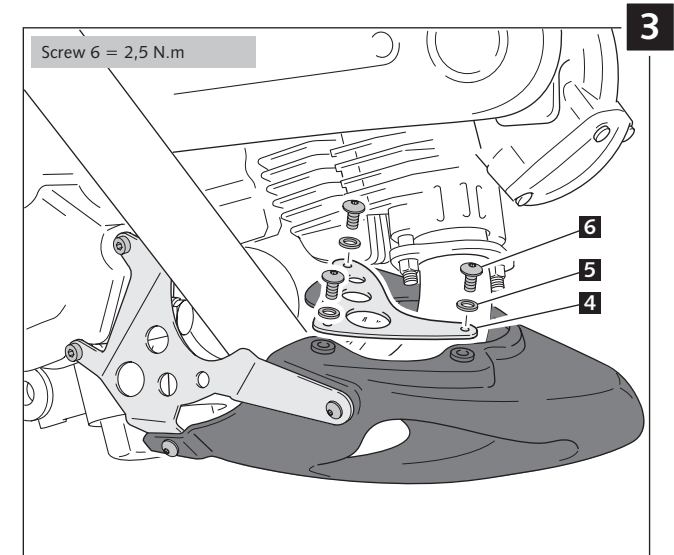

## MOUNTING INSTRUCTIONS

### ENGINE SPOILER ADAPTABLE TO DUCATI MONSTER 1100 '09 - '10

Ref.: 4955N  
(black colour)

Ref.: 4955C  
(carbón look)

ID.		DESCRIPTION	QTY.
1		Engine spoiler	1
2		Left metal support	1
3		Right metal support	1
4		Metal support	1
5		Nylon washer Ø5	7
6		M5x16 ISO 7380 allen screw	7
7		M5 nut incorporated well nut	7
8		Arrowhead Ø inner 6,5 x Ø outer 9x7,5	1