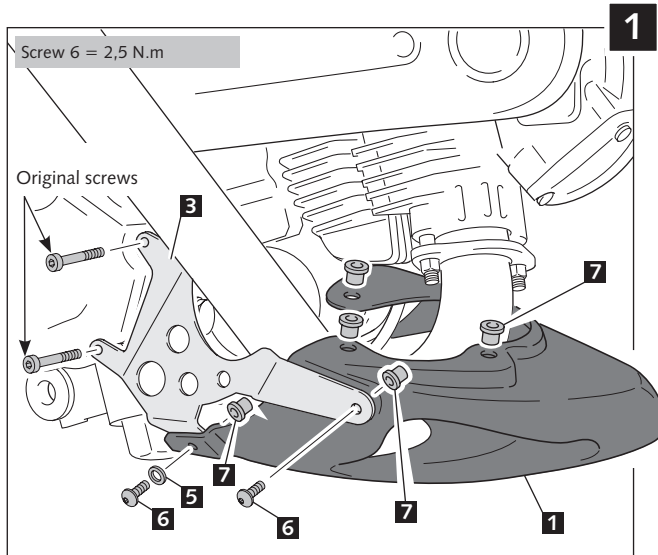

## MOUNTING INSTRUCTIONS

### ENGINE SPOILER ADAPTABLE TO DUCATI MONSTER 1100 '09 - '10

Ref.: 4955N  
(black colour)

Ref.: 4955C  
(carbón look)

ID.		DESCRIPTION	QTY.
1		Engine spoiler	1
2		Left metal support	1
3		Right metal support	1
4		Metal support	1
5		Nylon washer Ø5	7
6		M5x16 ISO 7380 allen screw	7
7		M5 nut incorporated well nut	7
8		Arrowhead Ø inner 6,5 x Ø outer 9x7,5	1