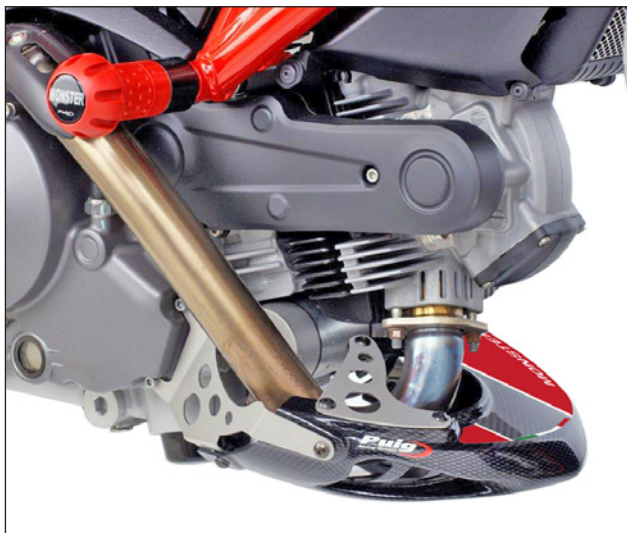

## MOUNTING INSTRUCTIONS

### ENGINE SPOILER ADAPTABLE TO DUCATI MONSTER 1100 '09 - '10

Ref.: 4955N  
(black colour)

Ref.: 4955C  
(carbón look)

ID.		DESCRIPTION	QTY.
1		Engine spoiler	1
2		Left metal support	1
3		Right metal support	1
4		Metal support	1
5		Nylon washer Ø5	7
6		M5x16 ISO 7380 allen screw	7
7		M5 nut incorporated well nut	7
8		Arrowhead Ø inner 6,5 x Ø outer 9x7,5	1