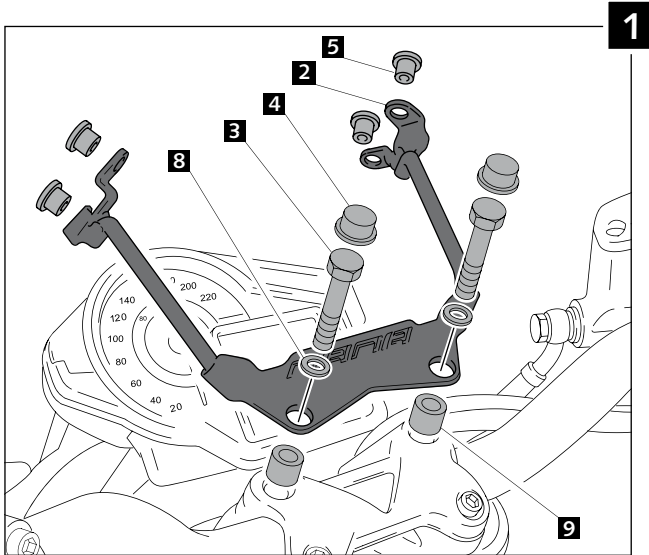

**MOUNTING INSTRUCTIONS**

**WINDSHIELD ADAPTABLE TO  
 APRILIA MANA 850 '07 - '13**

**Ref.: 4953**

ID.	DESCRIPTION	QTY.
1	 Screen	1
2	 Metal support	1
3	 M8x40 DIN 931 hexagonal screw	2
4	 M8 screw cover	2
5	 M5 silemblock nut	4
6	 M5x16 ISO 7380 allen screw	4
7	 Ø5xØ11x1 nylon washer	4
8	 Ø8 metal washer	2
9	 Arrowhead Ø inner 8 x Ø outer 14x12	2
10	 M5 ISO 7380 screw cap	4