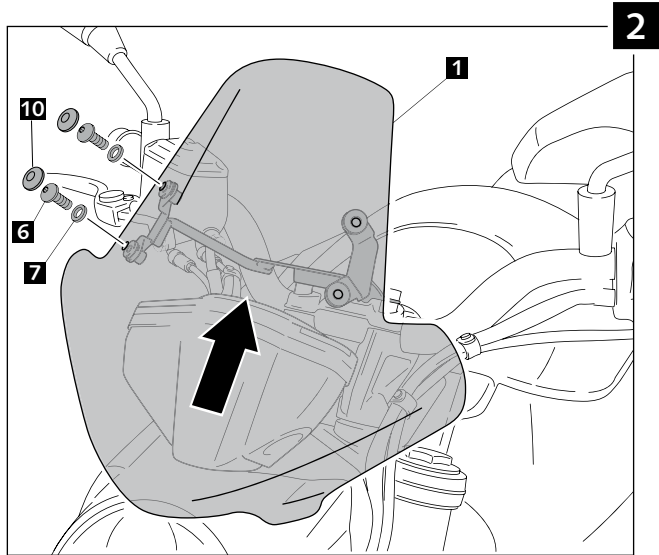

**MOUNTING INSTRUCTIONS**

**WINDSHIELD ADAPTABLE TO  
 APRILIA MANA 850 '07 - '13**

**Ref.: 4953**

ID.	DESCRIPTION	QTY.
1	 Screen	1
2	 Metal support	1
3	 M8x40 DIN 931 hexagonal screw	2
4	 M8 screw cover	2
5	 M5 silemblock nut	4
6	 M5x16 ISO 7380 allen screw	4
7	 Ø5xØ11x1 nylon washer	4
8	 Ø8 metal washer	2
9	 Arrowhead Ø inner 8 x Ø outer 14x12	2
10	 M5 ISO 7380 screw cap	4