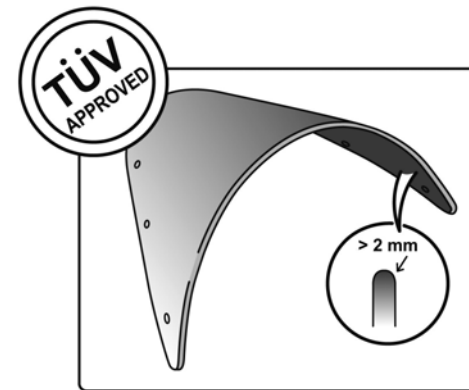

## TECHNICAL FEATURES

ROUNDED CONTOUR-PROFILE

Check the ABE HOMOLOGATION document if the product is homologated for your motorcycle

TÜV APPROVED