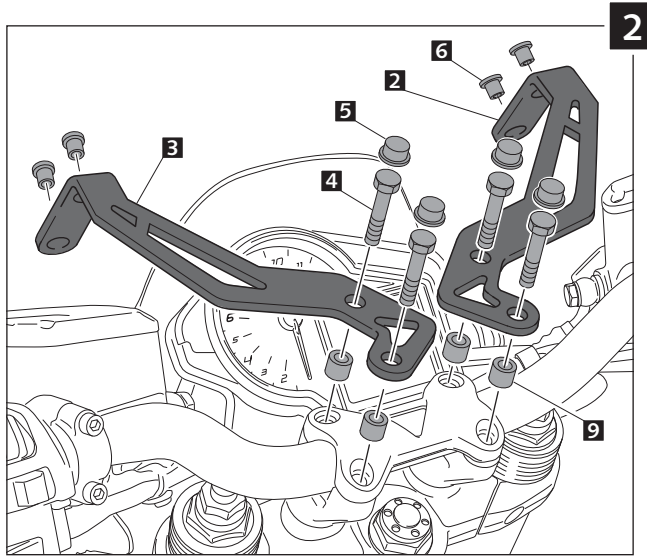

# MOUNTING INSTRUCTIONS

WINDSHIELD ADAPTABLE TO  
 APRILIA DORSODURO 750 / 900 / 1200

Ref.: 4947

ID.		DESCRIPTION	QTY.
1		Screen	1
2		Right metal support	1
3		Left metal support	1
4		M8x45 DIN 931 hexagonal screw	4
5		M8 screw cover	4
6		M5 silemblock nut	4
7		M5x16 ISO 7380 allen screw	4
8		Ø5xØ11x1 nylon washer	4
9		Arrowhead Ø inner 8.5 x Ø outer 13x15	4
10		M5 ISO 7380 screw cap	4