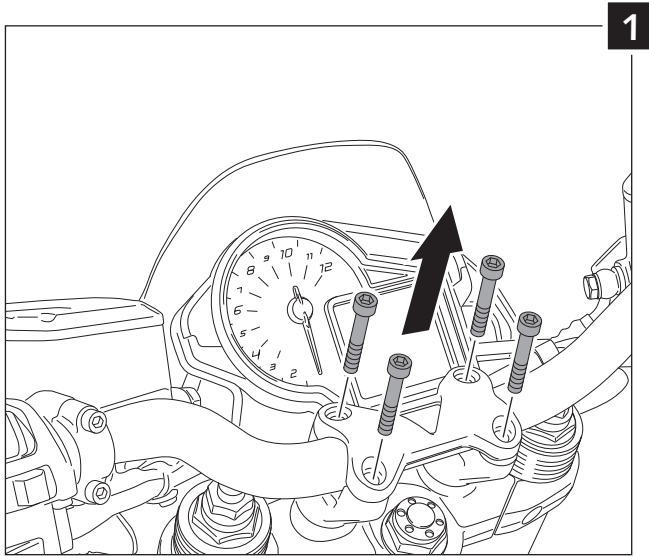

# MOUNTING INSTRUCTIONS

WINDSHIELD ADAPTABLE TO  
 APRILIA DORSODURO 750 / 900 / 1200

Ref.: 4947

ID.		DESCRIPTION	QTY.
1		Screen	1
2		Right metal support	1
3		Left metal support	1
4		M8x45 DIN 931 hexagonal screw	4
5		M8 screw cover	4
6		M5 silemblock nut	4
7		M5x16 ISO 7380 allen screw	4
8		Ø5xØ11x1 nylon washer	4
9		Arrowhead Ø inner 8.5 x Ø outer 13x15	4
10		M5 ISO 7380 screw cap	4