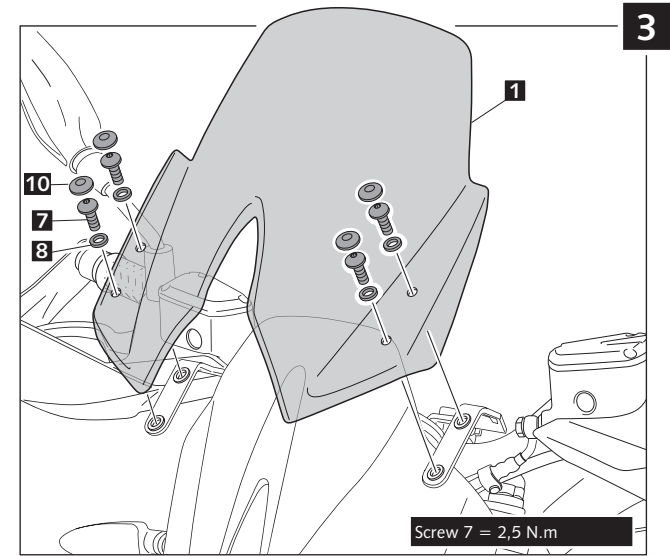

# MOUNTING INSTRUCTIONS

WINDSHIELD ADAPTABLE TO  
 APRILIA DORSODURO 750 / 900 / 1200

Ref.: 4947

ID.		DESCRIPTION	QTY.
1		Screen	1
2		Right metal support	1
3		Left metal support	1
4		M8x45 DIN 931 hexagonal screw	4
5		M8 screw cover	4
6		M5 silemblock nut	4
7		M5x16 ISO 7380 allen screw	4
8		Ø5xØ11x1 nylon washer	4
9		Arrowhead Ø inner 8.5 x Ø outer 13x15	4
10		M5 ISO 7380 screw cap	4