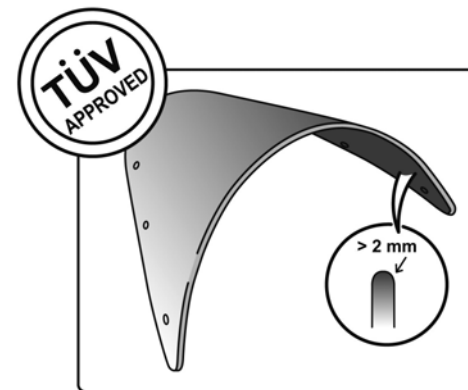

## TECHNICAL FEATURES

ROUNDED CONTOUR-PROFILE

Check the ABE HOMOLOGATION document if the product is homologated for your motorcycle

TÜV APPROVED