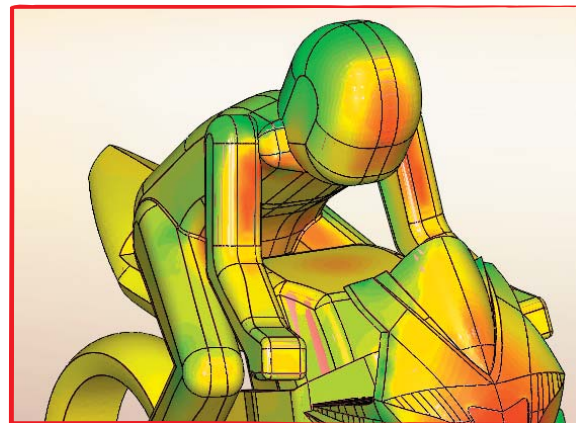

PUIG Z-RACING SCREEN

FINAL RESULTS

HELMET AVERAGE PRESSURE	10,4 kg/cm²
BODY AVERAGE PRESSURE	8,5 kg/cm²

MIN. PRESSURE

+12,3%

IMPROVED AERODYNAMIC WIND PROTECTION WITH PUIG Z-RACING SCREEN

Without losing Cx