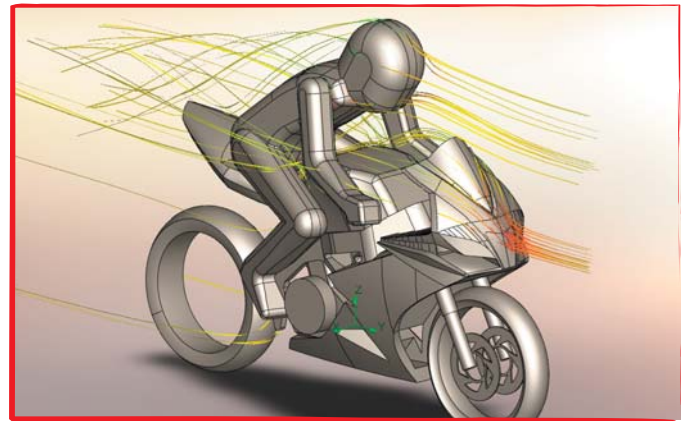

PUIG Z-RACING SCREEN

FINAL RESULTS

HELMET AVERAGE PRESSURE	10,4 kg/cm²
BODY AVERAGE PRESSURE	8,5 kg/cm²

MIN. PRESSURE

+12,3%

IMPROVED AERODYNAMIC WIND PROTECTION WITH PUIG Z-RACING SCREEN

Without losing Cx