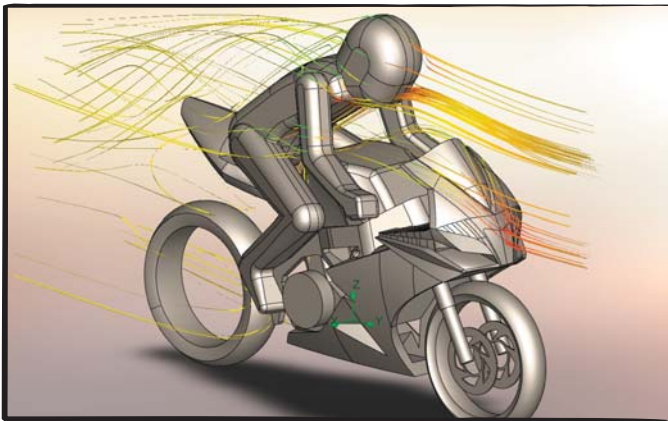

APRILIA RSV4

Ref.: 4945

TEST CONDITIONS

SPEED	150 km/h	94 mph
RIDER HEIGHT	1.8 m	5.9 ft
RIDER POSITION	Standard	

LATERAL WIND	No	
TEMPERATURE	20°C	68°F

MAX. PRESSURE

ORIGINAL SCREEN

FINAL RESULTS

HELMET AVERAGE PRESSURE	12 kg/cm²
BODY AVERAGE PRESSURE	9,6 kg/cm²