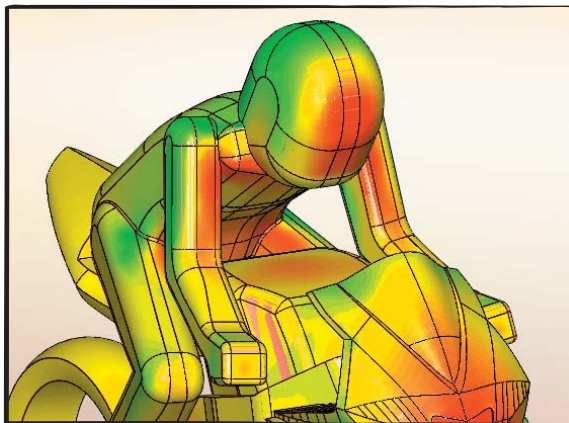

### TEST CONDITIONS

SPEED	150 km/h	94 mph
RIDER HEIGHT	1.8 m	5.9 ft
RIDER POSITION	Standard	

LATERAL WIND	No	
TEMPERATURE	20°C	68°F

MAX. PRESSURE

### ORIGINAL SCREEN