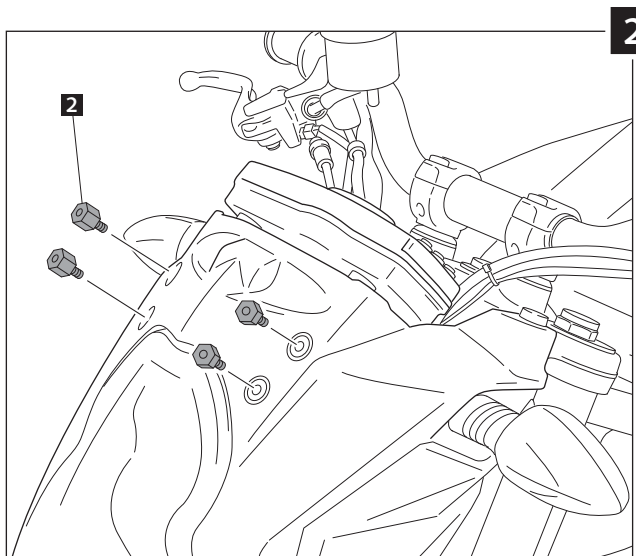

MOUNTING INSTRUCTIONS

WINDSHIELD ADAPTABLE TO
KTM 990 SUPER DUKE /R '07 - '13

Ref.: 4942

ID.		DESCRIPTION	QTY.
1		Screen	1
2		Special screw M5x13 + interior thread M5x8	4
3		Bush with flange (supplied fitted to Part No.1)	4
4		M5x16 ISO 7380 allen screw	4
5		Ø inner 5,25 x Ø outer 15x1,5 black metal washer	4
6		Well nut (supplied fitted to Part No.1)	4
7		M5 ISO 7380 screw cap	4