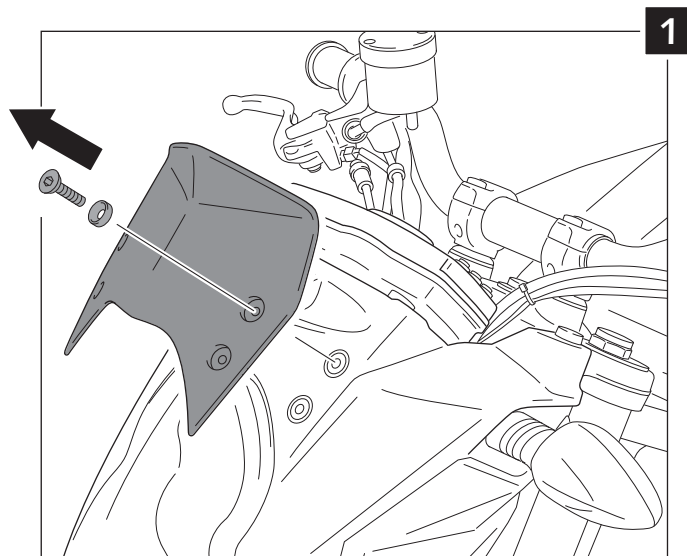

MOUNTING INSTRUCTIONS

WINDSHIELD ADAPTABLE TO
KTM 990 SUPER DUKE /R '07 - '13

Ref.: 4942

ID.		DESCRIPTION	QTY.
1		Screen	1
2		Special screw M5x13 + interior thread M5x8	4
3		Bush with flange (supplied fitted to Part No.1)	4
4		M5x16 ISO 7380 allen screw	4
5		Ø inner 5,25 x Ø outer 15x1,5 black metal washer	4
6		Well nut (supplied fitted to Part No.1)	4
7		M5 ISO 7380 screw cap	4