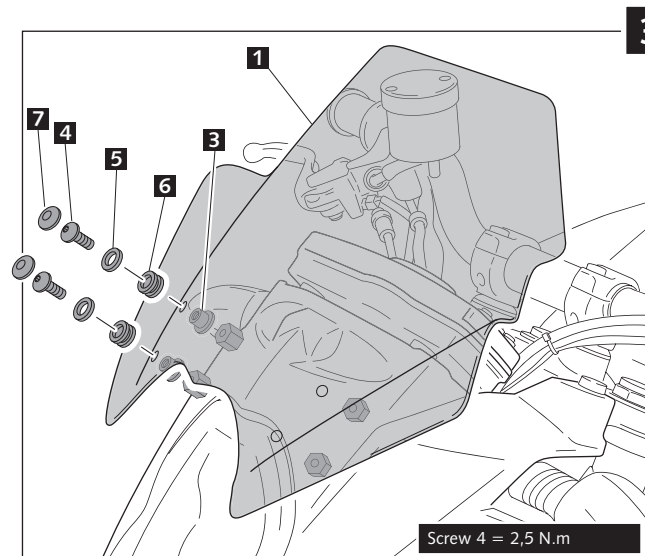

MOUNTING INSTRUCTIONS

WINDSHIELD ADAPTABLE TO
KTM 990 SUPER DUKE /R '07 - '13

Ref.: 4942

ID.		DESCRIPTION	QTY.
1		Screen	1
2		Special screw M5x13 + interior thread M5x8	4
3		Bush with flange (supplied fitted to Part No.1)	4
4		M5x16 ISO 7380 allen screw	4
5		Ø inner 5,25 x Ø outer 15x1,5 black metal washer	4
6		Well nut (supplied fitted to Part No.1)	4
7		M5 ISO 7380 screw cap	4