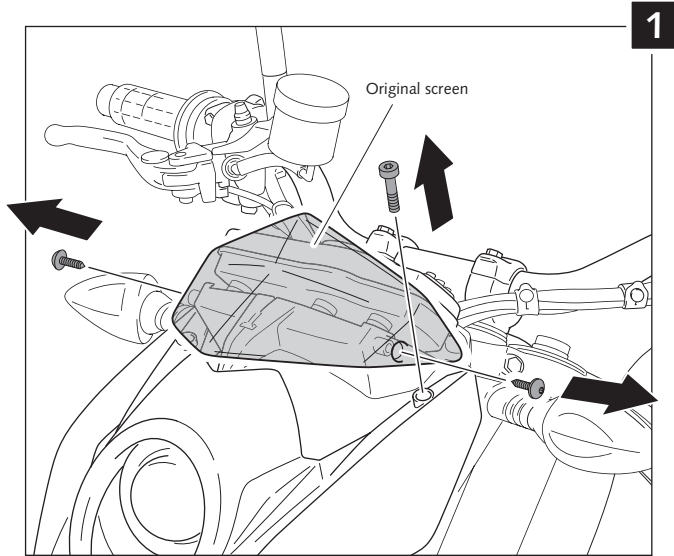

MOUNTING INSTRUCTIONS

WINDSHIELD ADAPTABLE TO
KTM 690 DUKE '08- '11/R 10'-11'

Ref.: 4941

ID.		DESCRIPTION	QTY.
1		Screen	1
2		Right metal support	1
3		Left metal support	1
4		M6x20 ISO 7380 allen screw	2
5		M5 nut well nut	4
6		M5x16 ISO 7380 allen screw	4
7		Ø5XØ11x1 nylon washer	4
8		M5 ISO 7380 screw cap	4