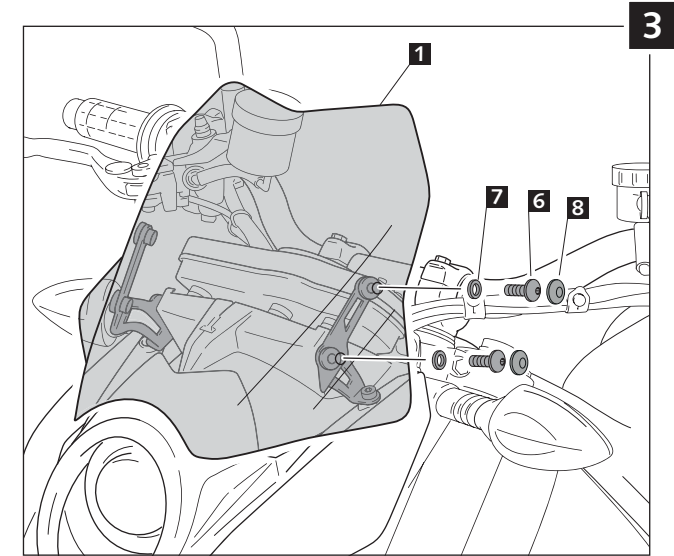

MOUNTING INSTRUCTIONS

WINDSHIELD ADAPTABLE TO
KTM 690 DUKE '08- '11/R 10'-11'

Ref.: 4941

ID.		DESCRIPTION	QTY.
1		Screen	1
2		Right metal support	1
3		Left metal support	1
4		M6x20 ISO 7380 allen screw	2
5		M5 nut well nut	4
6		M5x16 ISO 7380 allen screw	4
7		Ø5XØ11x1 nylon washer	4
8		M5 ISO 7380 screw cap	4