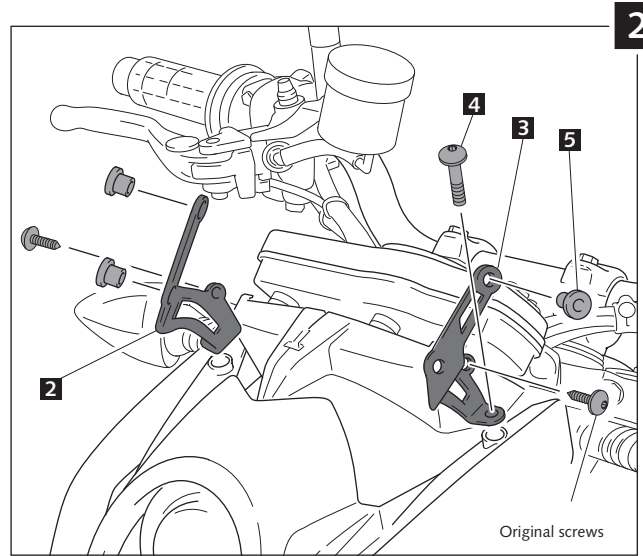

MOUNTING INSTRUCTIONS

WINDSHIELD ADAPTABLE TO
KTM 690 DUKE '08- '11/R 10'-11'

Ref.: 4941

ID.		DESCRIPTION	QTY.
1		Screen	1
2		Right metal support	1
3		Left metal support	1
4		M6x20 ISO 7380 allen screw	2
5		M5 nut well nut	4
6		M5x16 ISO 7380 allen screw	4
7		Ø5XØ11x1 nylon washer	4
8		M5 ISO 7380 screw cap	4