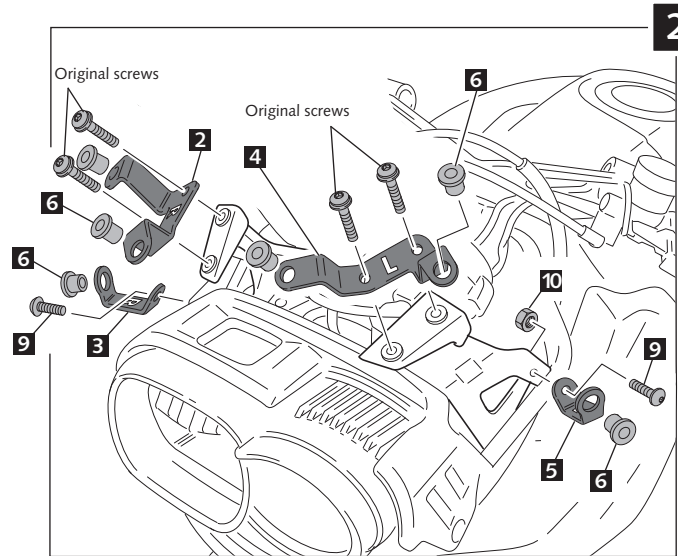

MOUNTING INSTRUCTIONS

WINDSHIELD ADAPTABLE TO
BMW K1300 R '09 -

Ref.: 4940

ID.		DESCRIPTION	QTY.
1		Screen	1
2		Right metal support A	1
3		Right metal support B	1
4		Left metal support A	1
5		Left metal support B	1
6		M6 well nut (supplied already mounted on the piece nº2-3-4-5)	6
7		M6x20 ISO 7991 allen screw	6
8		Ø20 plastic washer	6
9		M5x16 ISO 7380 Allen screw	2
10		Special M5 nut	2