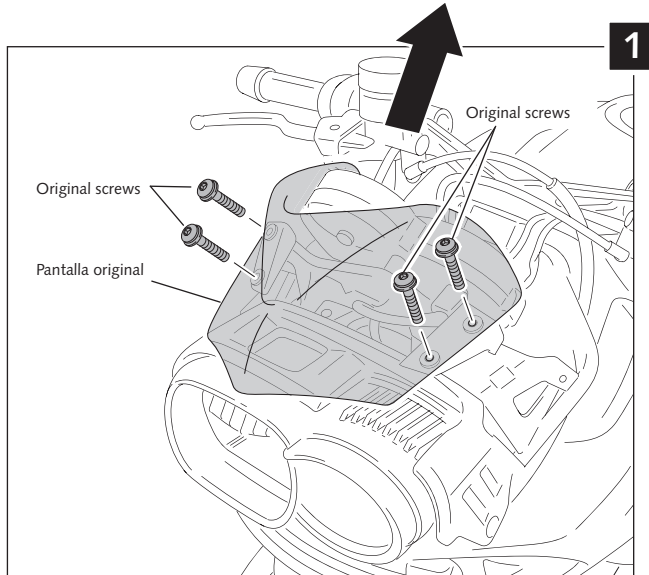

MOUNTING INSTRUCTIONS

WINDSHIELD ADAPTABLE TO
BMW K1300 R '09 -

Ref.: 4940

ID.		DESCRIPTION	QTY.
1		Screen	1
2		Right metal support A	1
3		Right metal support B	1
4		Left metal support A	1
5		Left metal support B	1
6		M6 well nut (supplied already mounted on the piece nº2-3-4-5)	6
7		M6x20 ISO 7991 allen screw	6
8		Ø20 plastic washer	6
9		M5x16 ISO 7380 Allen screw	2
10		Special M5 nut	2