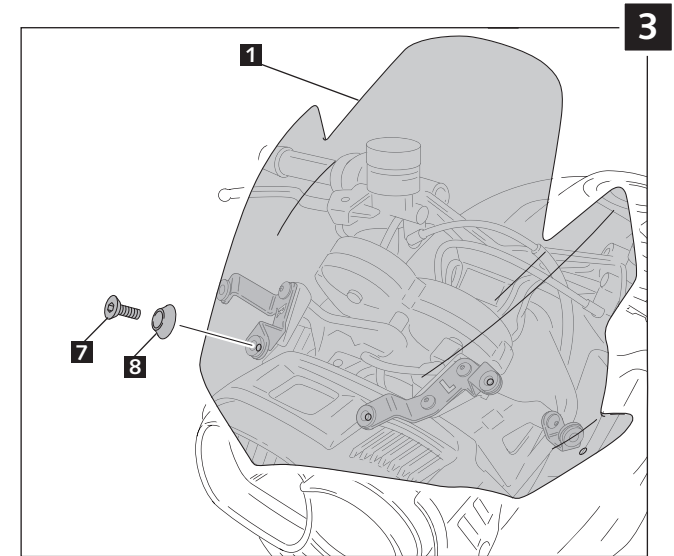

MOUNTING INSTRUCTIONS

WINDSHIELD ADAPTABLE TO
BMW K1300 R '09 -

Ref.: 4940

ID.		DESCRIPTION	QTY.
1		Screen	1
2		Right metal support A	1
3		Right metal support B	1
4		Left metal support A	1
5		Left metal support B	1
6		M6 well nut (supplied already mounted on the piece nº2-3-4-5)	6
7		M6x20 ISO 7991 allen screw	6
8		Ø20 plastic washer	6
9		M5x16 ISO 7380 Allen screw	2
10		Special M5 nut	2