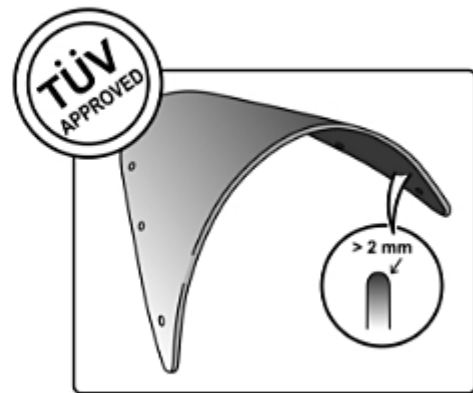

TECHNICAL FEATURES

ABE 3818

TÜV

Contour rounded at $\geq 2\text{mm}$, complying with

German TÜV regulations

Accept no compromises, choose only quality motorcycle windshields & fairings.

Find more Puig products on our website.