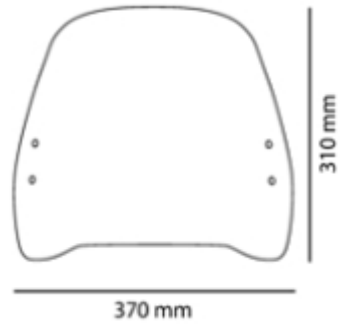

TECHNICAL FEATURES

Check the ABE HOMOLOGATION document if the product is homologated for your motorcycle

ROUNDED CONTOUR-PROFILE

TÜV APPROVED