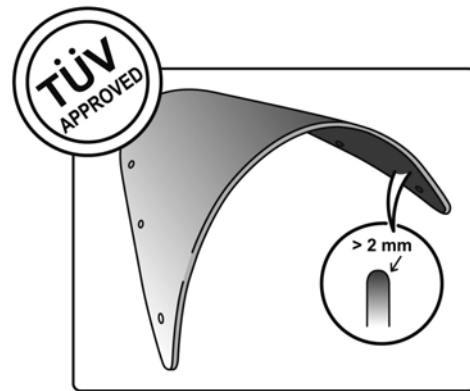

TECHNICAL FEATURES

Check the ABE HOMOLOGATION document if the product is homologated for your motorcycle

ROUNDED CONTOUR-PROFILE

TÜV APPROVED