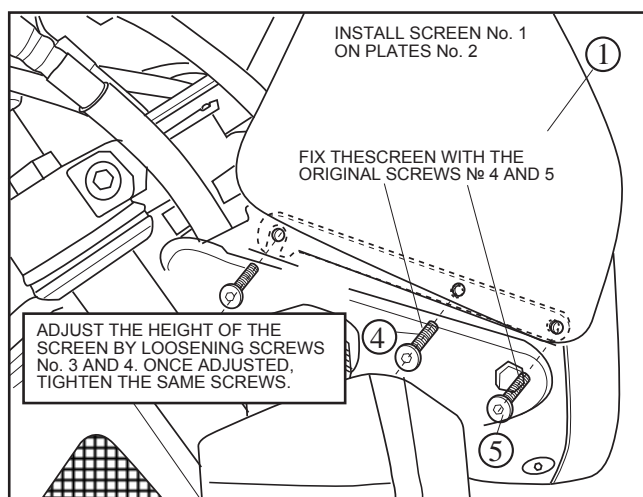

# Fitting the windshields *NAKED, RAPTOR, WAVE, COCKPIT, TOP, WINDY, VISION* to the motorcycle: **SUZUKI BANDIT650 05'**

Fig. 1

Fig. 2

Fig. 3

**Puig**  
Racing Screens

## MATERIAL SUPPLIED AND ORDERED FOR MOUNTING TO THE VEHICLE:

NUMBER	DESCRIPTION	QTY.
1	Screen	1
2	Plate 130x13x1,5 INOX	2
3	Screw M6x10 ISO 7380	2