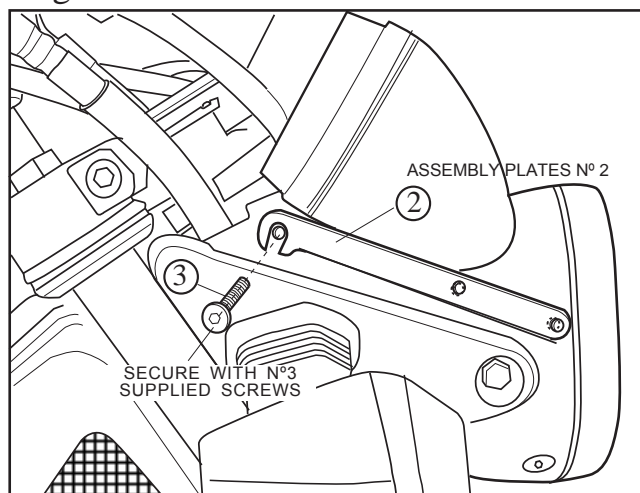

# Fitting the windshields *NAKED, RAPTOR, WAVE, COCKPIT, TOP, WINDY, VISION* to the motorcycle: **SUZUKI BANDIT650 05'**

Fig. 1

Fig. 2

Fig. 3

**Puig**  
Racing Screens

## MATERIAL SUPPLIED AND ORDERED FOR MOUNTING TO THE VEHICLE:

NUMBER	DESCRIPTION	QTY.
1	Screen	1
2	Plate 130x13x1,5 INOX	2
3	Screw M6x10 ISO 7380	2