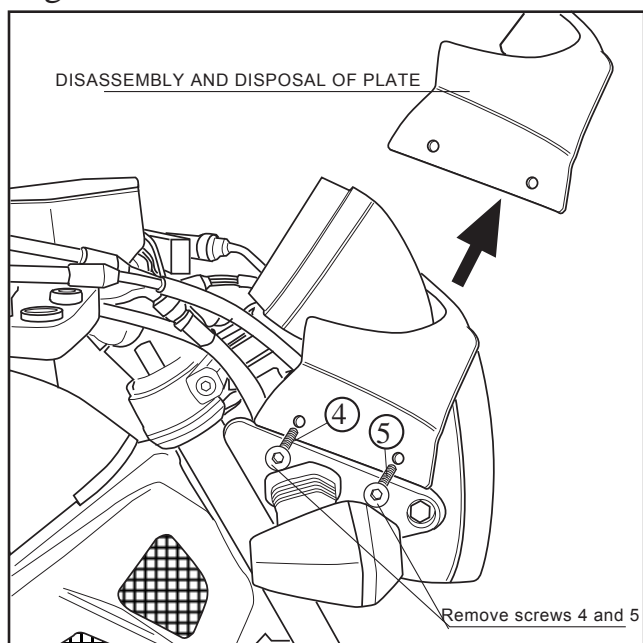

# Fitting the windshields *NAKED, RAPTOR, WAVE, COCKPIT, TOP, WINDY, VISION* to the motorcycle: **SUZUKI BANDIT650 05'**

Fig. 1

Fig. 2

Fig. 3

**Puig**  
Racing Screens

## MATERIAL SUPPLIED AND ORDERED FOR MOUNTING TO THE VEHICLE:

NUMBER	DESCRIPTION	QTY.
1	Screen	1
2	Plate 130x13x1,5 INOX	2
3	Screw M6x10 ISO 7380	2