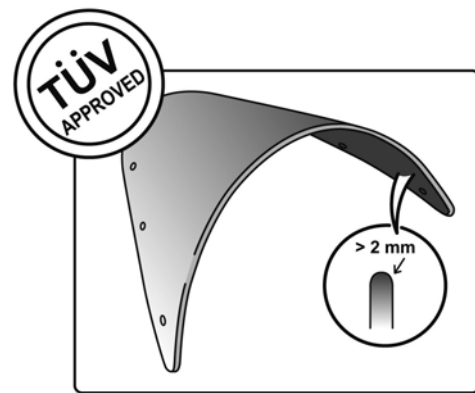

## TECHNICAL FEATURES

ROUNDED CONTOUR-PROFILE

TÜV APPROVED

Find more Puig products on our website.

Accept no compromises, choose only quality motorcycle windshields & fairings.