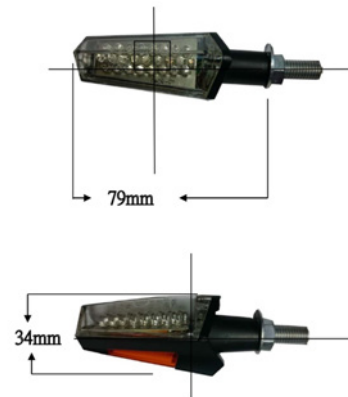

TECHNICAL FEATURES

E-mark certification

HOMOLOGATED

TURN SIGNAL

DIMENSIONS

When it comes to quality motorcycle signal lights & components, Puig is the brand you can depend on.